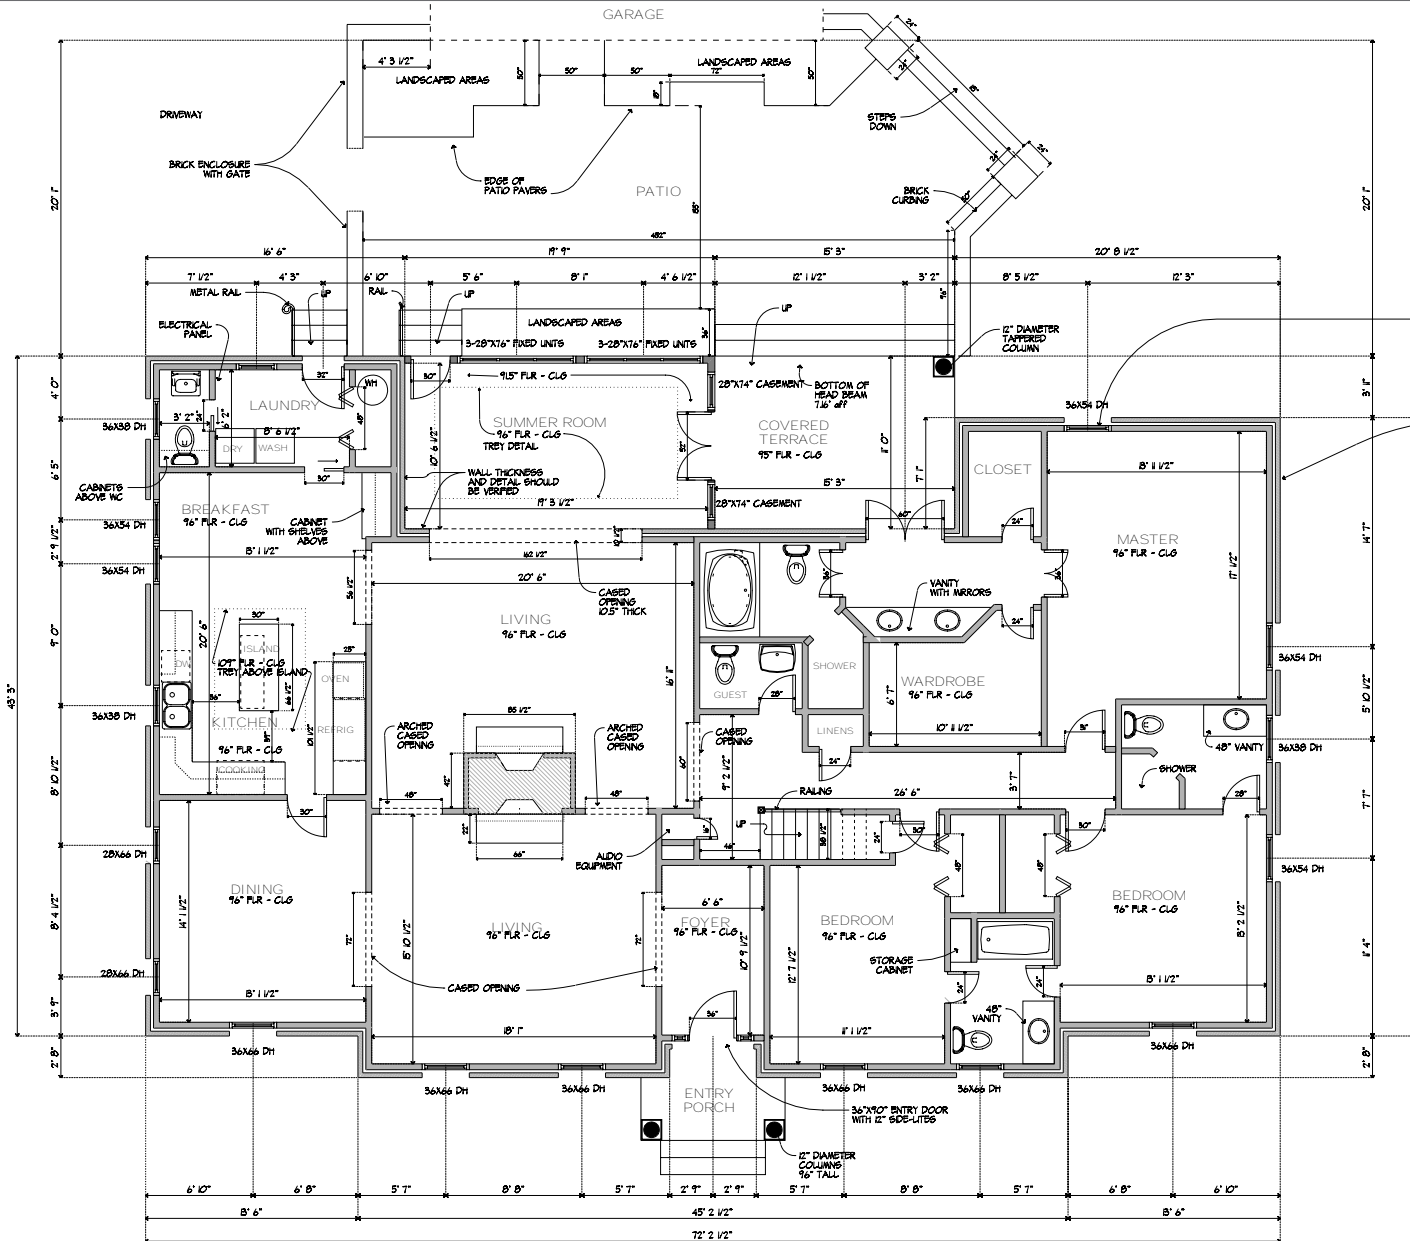

3725 Beresford Road, Charlotte, North Carolina, 28211

3950.35 Total HSF

Main Level
2985.45 Heated Living SF

Upper Level
964.90 Heated SF

ALL WINDOWS ARE AT
TYPICAL 81" HEAD HEIGHT

BRICK EXTERIOR VENEER