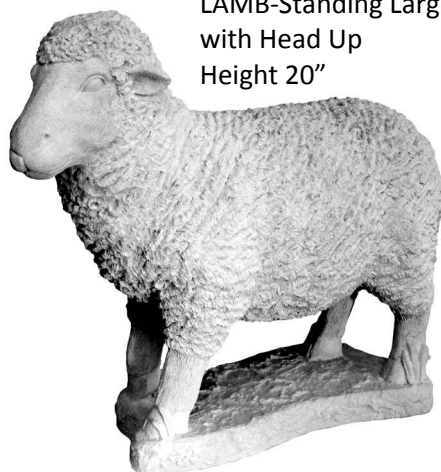

LADYBUGS-Set
of 4

Lady Bugs can be
ordered separately.
Sizes range from 2.5
-5.5 inches in length

LAMB-Laying Baby
Length 9"

LAMB-Laying Large
Length 19"

LAMB-Laying Medium
Length 14"

LAMB-Laying Small
Length 11"

LAMB-Laying with Ears Down
Length 13"

LAMB-Laying with Ears
Down Small
Length 7"

LAMB-Standing Extra Large
Height 26" Length 27"

LAMB-Standing Large on Base
with Head Down
Height 17"

LAMB-Standing Large on Base
with Head Up
Height 20"

LAMB-Standing Medium
Height 17"

LAMB-Standing Small
Height 10"

LIGHTHOUSE
Height 33"

LIGHTHOUSE-Medium
Height 38"

LIGHTHOUSE-Small One Piece
Height 11"

LIGHTHOUSE-with Sailor
Height 36"

LION-Laying
Height 17" x Length 26"

LION-Laying Small
Length 16"

LION-Lion's Face Wall Hanging
Width 13"

LION-Sitting Facing Left
Height 22"

LION-Sitting Facing Right
Height 22"

LION-Standing Facing Left
Height 27" x Length 36"

LION-Standing facing Right
Height 27" x Length 36"