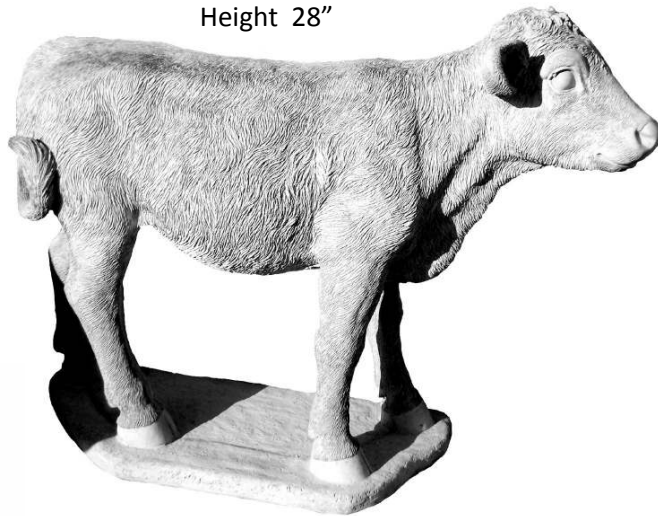

CHERUB-Sitting Extra Large
Height 30"

CHERUB-Standing Extra Large
Height 21"

CHERUB-Standing Large with Head Down
Height 25"

CHERUB-Standing Tiny
Height 9"

CHERUB-Standing Small
Height 13"

CHERUB-with Basket on Back
Height 15"

CHERUB-Standing with
Folded Hands
Height 25"

CHERUB-with a Pot
Height 11"

CHERUB-with Gift
Height 5"

CHERUB-with Bird
Height 11"

CHERUB-with Nest
Height 11"

CONCH-Seashell Large
Length 30"

CORNUCOPIA-Horn of Plenty
Length 10"

COW-Laying Calf Detailed
Length 21"

COW-Standing Calf
Height 13"

COW-Standing Extra Large
Height 28"

COW-Standing Large
Height 24"

COW-with Pail Planter
Height 12"

CRAB-Large Detailed
Width 15"

The Laying Buck and Medium Standing Buck are the same mold as the doe, but just have antlers....

DEER-Doe Laying
Length 25"

DEER-Buck Standing Large
Height 41" Length 43"

DEER-Doe Standing Large
Height 41" Length 43"

DEER-Doe Standing Medium
Height 26"

DEER-Fawn Friends
Height 7"

DEER-Fawn Newborn with Ears Up
Height 8"