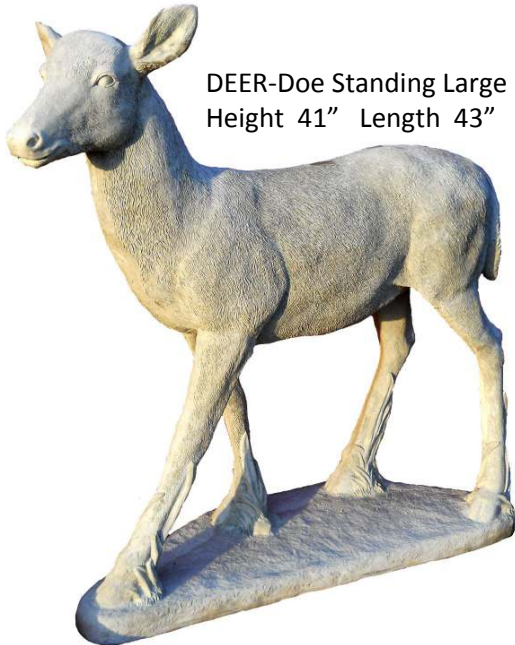

CHERUB-Standing with
Folded Hands
Height 25"

CHERUB-with a Pot
Height 11"

CHERUB-with Gift
Height 5"

CHERUB-with Bird
Height 11"

CHERUB-with Nest
Height 11"

CONCH-Seashell Large
Length 30"

CORNUCOPIA-Horn of Plenty
Length 10"

COW-Laying Calf Detailed
Length 21"

COW-Standing Calf
Height 13"

COW-Standing Extra Large
Height 28"

COW-Standing Large
Height 24"

COW-with Pail Planter
Height 12"

CRAB-Large Detailed
Width 15"

The Laying Buck and Medium Standing Buck are the same mold as the doe, but just have antlers....

DEER-Doe Laying
Length 25"

DEER-Buck Standing Large
Height 41" Length 43"

DEER-Doe Standing Large
Height 41" Length 43"

DEER-Doe Standing Medium
Height 26"

DEER-Fawn Friends
Height 7"

DEER-Fawn Newborn with Ears Up
Height 8"