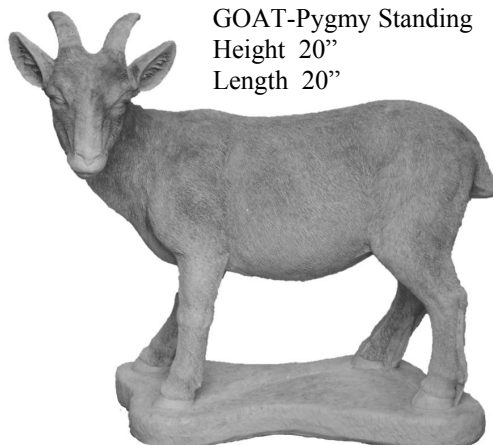

CAT-with Ball
Height 12"

CHERUB-Faith Tiny
Height 3"

DOG-Puppy Siberian Husky
Length 7"

DOG-Doberman Sitting Large
Height 34"

DOG-Pit Bull Sitting
Height 24"

DOG-Sheltie Large
Height 21"

DOG-with Leg Lifted
Height 7"

DRAGON-Sleeping
Length 8"

EASEL-Extra Large
Height 11"

FROG-Frogs Climbing on Shovel
Height 21"

FROG-Happy
Height 11"

FROG-Hugging Knees
Height 13"

FROG-Piggy Back on Base
Height 8"

GARDEN BENCH TOP-Our Furry Kids Leave
Footprints With Plain Legs
Length 30"

GARDEN BENCH SET-Story Time Book
Length 31"

GOAT-Pygmy Standing
Height 20"
Length 20"

LAMB-Laying Looking Up
Length 9"

KIDS-Welcome on Picket Fence
Height 13"

LION-Sitting Extra Large
Height 40"

LAMB-Shaun The Sheep
Height 6"

MAN-Mountaineer
Height 36"

MAN-Viking
Height 37"

MERMAID-Dreaming
Height 11"

MERMAID-Sitting on Shell
Height 23"

MOUNTAIN LION
Height 20"

MUSHROOM-Twins
Height 8"

OCTOPUS-Small
Height 7"

PIG-Wilbur Small
Height 11"