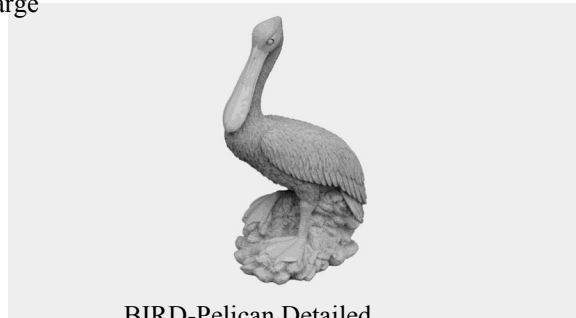

# ***2020 SUPPLEMENT***

ALIEN-Standing  
Height 36"

ANGEL-Girl Tiny  
Height 9"

ANGEL-Holding Skirt Small  
Height 15"

ANGEL-Kneeling Tiny  
Height 5"

ANGEL-Sleeping Tiny  
Length 6"

ANGEL-Sitting Holding Dish  
Height 12"

ANGEL-Standing With  
Planter on Back Small  
Height 16"

BEAR-Cub Standing  
Height 15"

BEAR-Panda With Baby  
Height 8"

BIRD-Chicken-Hen With Chicks Planter  
Height 10"

BIRD-Eagle on Liberty Bell Large  
Height 45"

BIRD-Eagle on Liberty Bell Small  
Height 20"

BIRD-Flamingo Large  
Height 30"

BIRD-Parrot  
Height 18"

BIRD-Pelican Detailed  
Height 15"

BIRD-Penguin Large Detailed  
Height 16"

BIRD-Penguin Small Detailed  
Height 5"