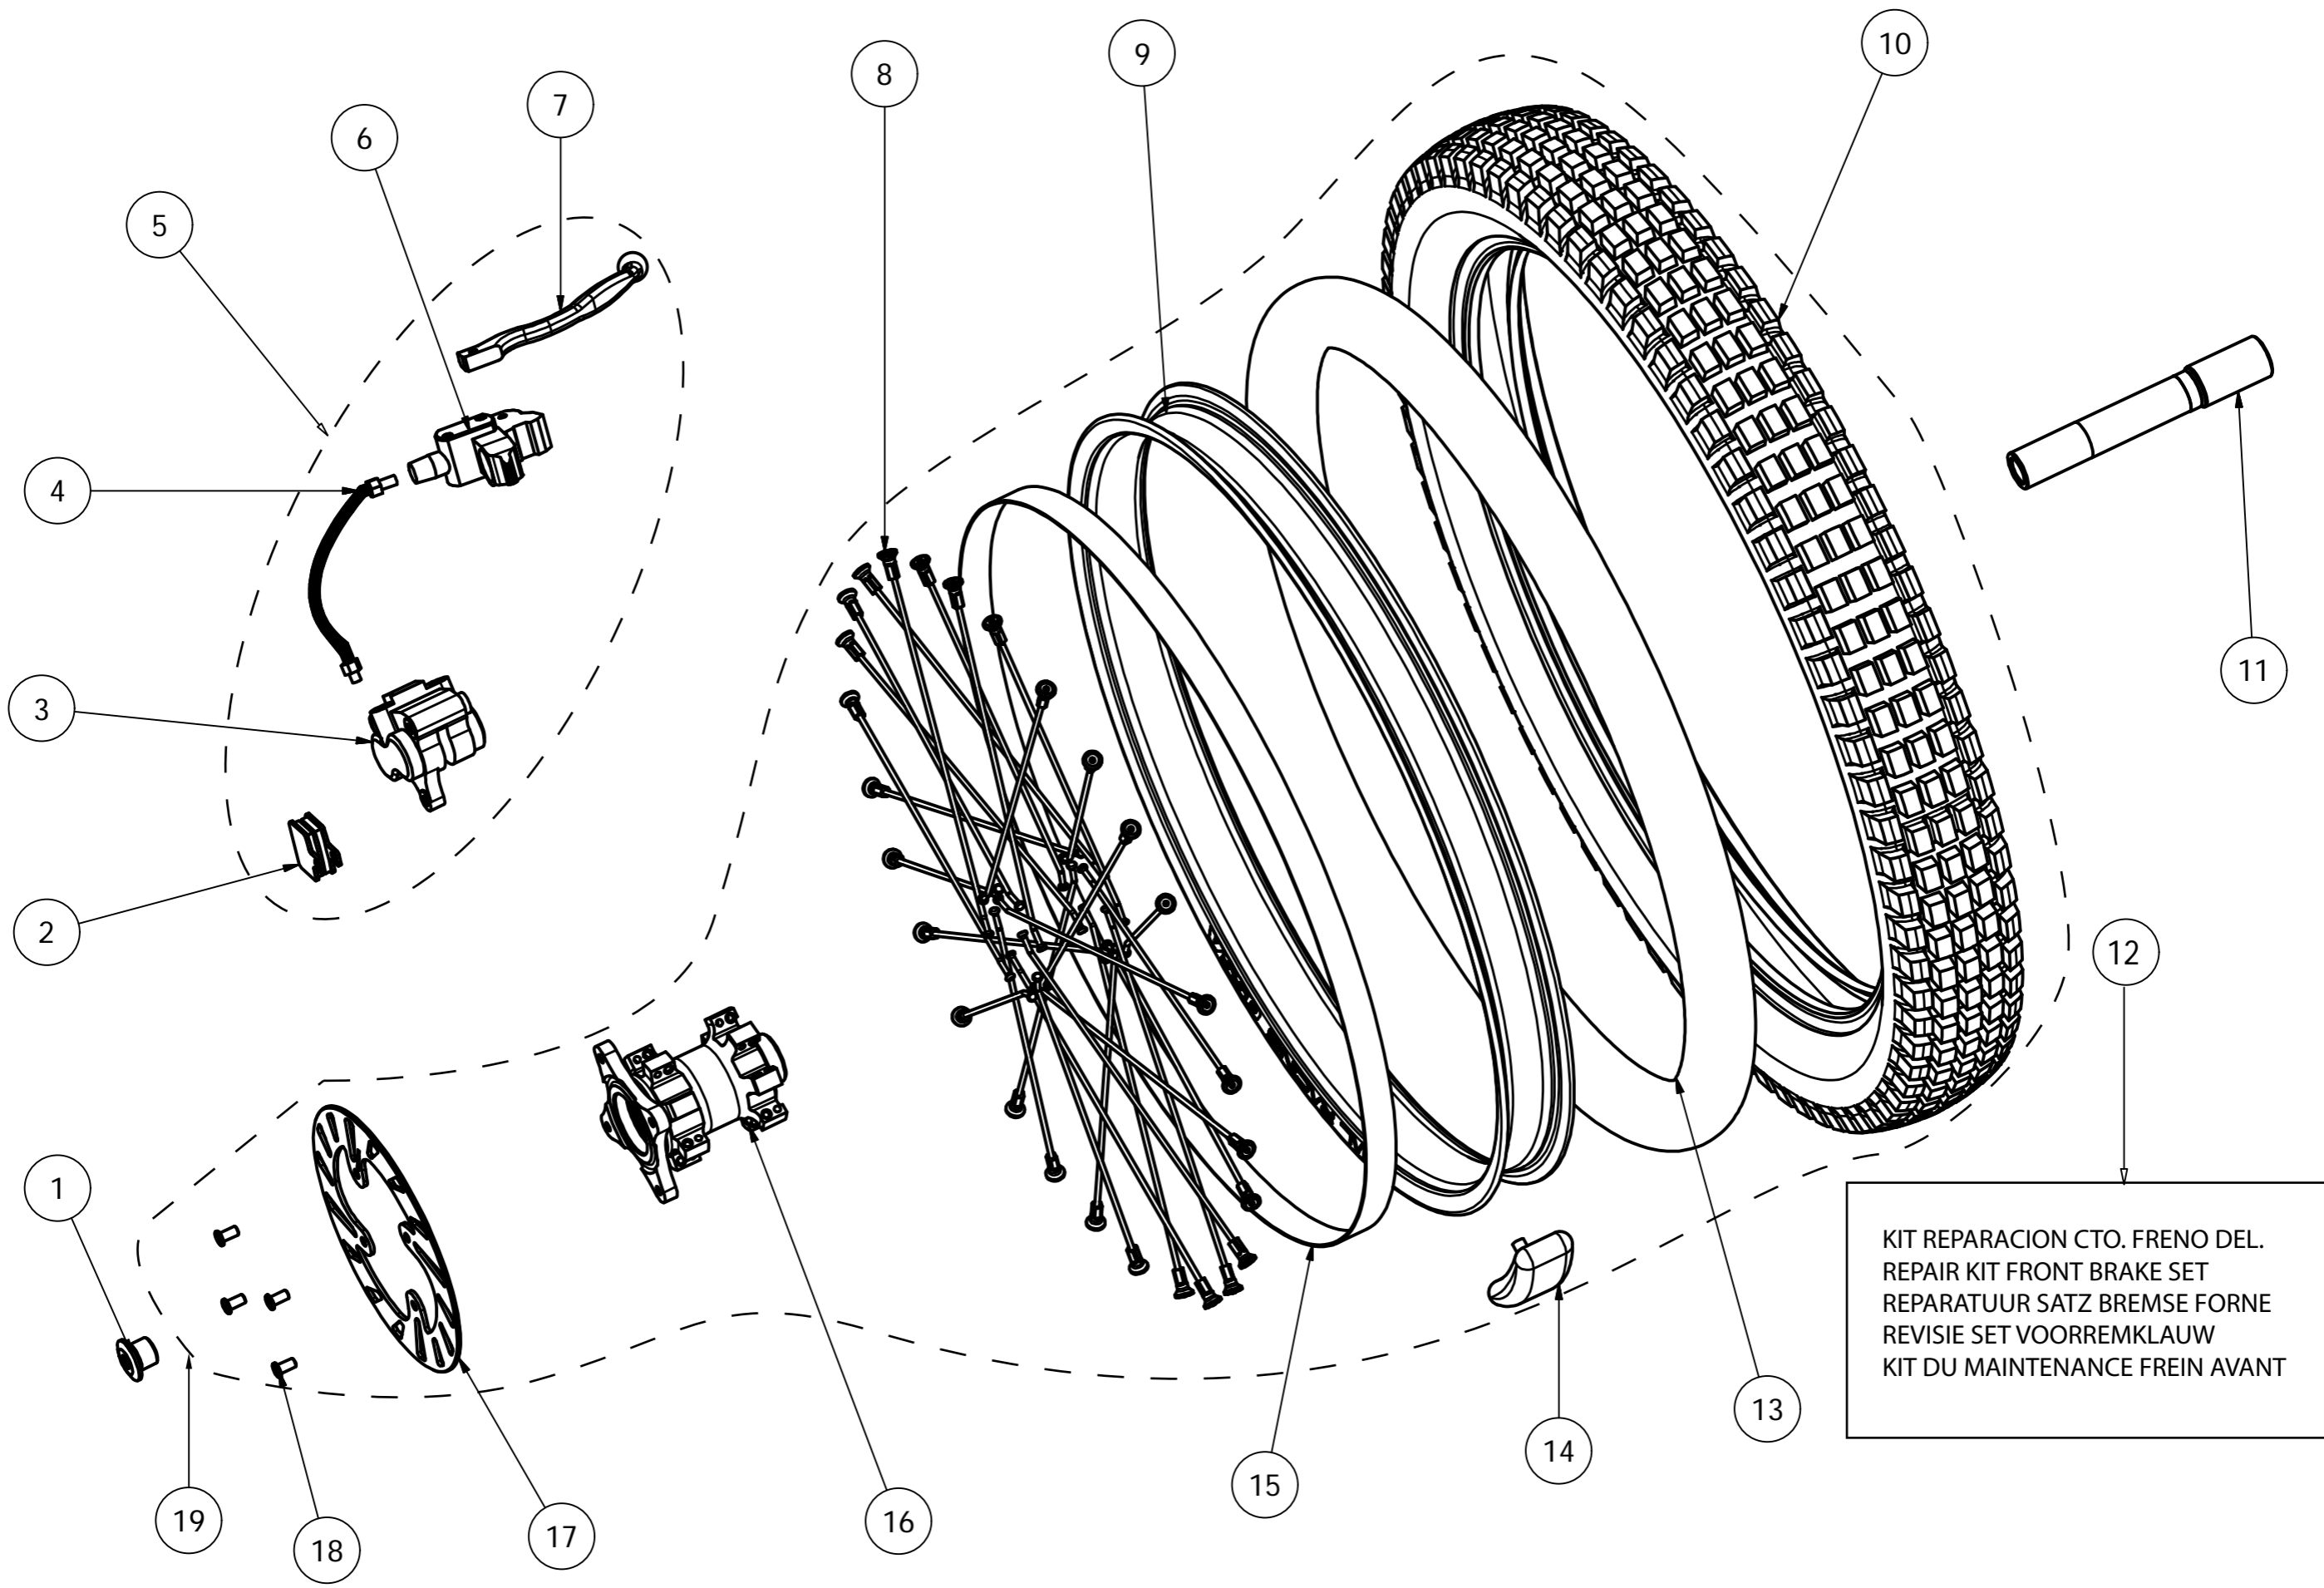

KIT REPARACION CTO. FRENO DEL.
REPAIR KIT FRONT BRAKE SET
REPARATUUR SATZ BREMSE FORNE
REVISIE SET VOORREMKLAUW
KIT DU MAINTENANCE FREIN AVANT

REF	CODE	NAME	QUANTITY
1	181515HA	TORNILLO RUEDA DEL.	1
2	7400010211	PASTILLAS FRENO DELANTERO	1
3	7200010211	PINZA FRENO DELANTERO	1
4	7300010211	LATIGUILLO FRENO DELANTERO	1
5	7000010211	CTO. FRENO DELANTERO	1
6	7100010211	BOMBA FRENO DELANTERO	1
7	7320010211	MANETA FRENO DELANTERO	1
8	5310010211	KIT RADIOS RUEDA DELANTERA	1
9	5110010211	LLANTA DELANTERA	1
10	5600010211	NEUMÁTICO DELANTERO X-LIGHT	1
11	5010010211	EJE RUEDA DELANTERA	1
12	7499010211	KIT REPARACIÓN FRENO DELANTERO	1
13	5620010211	CAMARA DELANTERA	1
14	5610010211	AGARRE	1
15	5615010211	PROT. AGARRE	1
16	5210010211	BUJE DELANTERO	1
17	5400010211	DISCO FRENO DELANTERO	1
18	061210AB	TORNILLO	4
19	5000010211	CTO. RUEDA DELANTERA	1