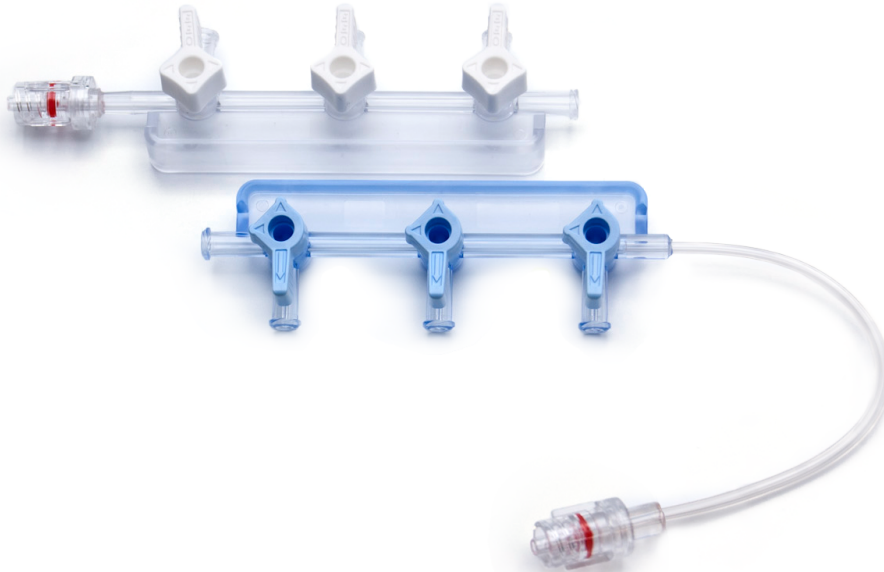

2-Port Manifolds

- Smooth handle operation
- Clear body for easy inspection in use
- Rated to 500psi
- Ergonomically shaped for comfort

Box QTY	25	Carton QTY	100
---------	----	------------	-----

9823252 RH2911	Right Hand, ON	9823252 RH2821	Right Hand, OFF
	blue handle		white handle

3-Port Manifolds

- Smooth handle operation
- Clear body for easy inspection in use
- Rated to 500 psi
- Ergonomically shaped for comfort
- available with 20cm extension line with rotating adaptor

Box QTY	25	Carton QTY	100
----------------	----	-------------------	-----

9823253 LH2911	Left Hand, ON	9823253 LH2821	Left Hand, OFF
blue handle		white handle	
9823253 RH2911	Right Hand, ON	9823253 RH2821	Right Hand, OFF
blue handle		white handle	
		9823253 RH2912	Right Hand, ON
		blue handle	

4-Port Manifolds

- Smooth handle operation
- Tinted body for easy inspection in use
- Rated to 500 psi
- Ergonomically shaped for comfort

Box QTY	25	Carton QTY	100
---------	----	------------	-----

9823254 RH2911	Right Hand, ON	9823254 RH2821	Right Hand, OFF
blue handle		white handle	