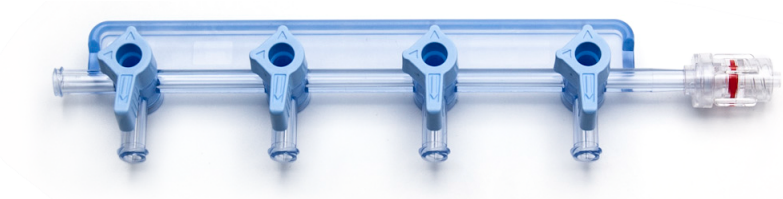

2-Port Manifolds

- Smooth handle operation
- Clear body for easy inspection in use
- Rated to 500psi
- Ergonomically shaped for comfort

Box QTY	25	Carton QTY	100
---------	----	------------	-----

9823252 RH2911	Right Hand, ON	9823252 RH2821	Right Hand, OFF
	blue handle		white handle

3-Port Manifolds

- Smooth handle operation
- Clear body for easy inspection in use
- Rated to 500 psi
- Ergonomically shaped for comfort
- available with 20cm extension line with rotating adaptor

Box QTY	25	Carton QTY	100
----------------	----	-------------------	-----

9823253 LH2911	Left Hand, ON	9823253 LH2821	Left Hand, OFF
blue handle		white handle	
9823253 RH2911	Right Hand, ON	9823253 RH2821	Right Hand, OFF
blue handle		white handle	
		9823253 RH2912	Right Hand, ON
		blue handle	

4-Port Manifolds

- Smooth handle operation
- Tinted body for easy inspection in use
- Rated to 500 psi
- Ergonomically shaped for comfort

Box QTY	25	Carton QTY	100
---------	----	------------	-----

9823254 RH2911	Right Hand, ON	9823254 RH2821	Right Hand, OFF
blue handle		white handle	