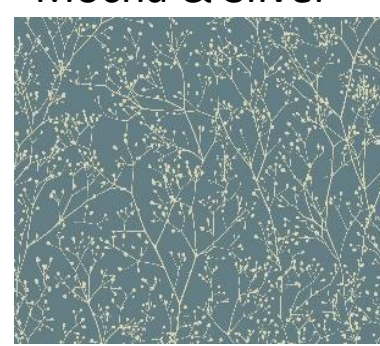

Summer Boarder - Blue

Verdigris

Shell

This Summer Border Wallpaper is a portrait of a meadow wilderness. The design was inspired by one of Clarissa's favorite haunts - a magical garden belonging to her friend and renowned garden designer Tania Compton. The abundant tangle of grasses, teasels, dill seed heads and verbena captures the essence of wild and natural beauty. 3 Colours Available.

Gypsophila – Midnight & Copper

Raspberry & Silver

Shell & Rose Gold

Mocha & Silver

Paprika & Gold

Spring Green

Airforce Blue

The Gypsophila Wallpaper features sprays of elegant seedheads screenprinted in metallic onto fibrous paper. The result is a beautiful botanical wallpaper with a lovely tactile texture. Clarissa spotted the bouquet that inspired this design at Blackshed flower farm in Dorset, and it still hangs from her studio ceiling in London today.

Meadow Grass - Damson

Ochre

Teal

Navy

Copper metallic meadow grasses arc gracefully against the ombré background of this gorgeous wallpaper. Clarissa created this signature design after spending a whole summer evening photographing grasses in the evening light. This classic print would look beautiful in any hallway, bedroom or living space.