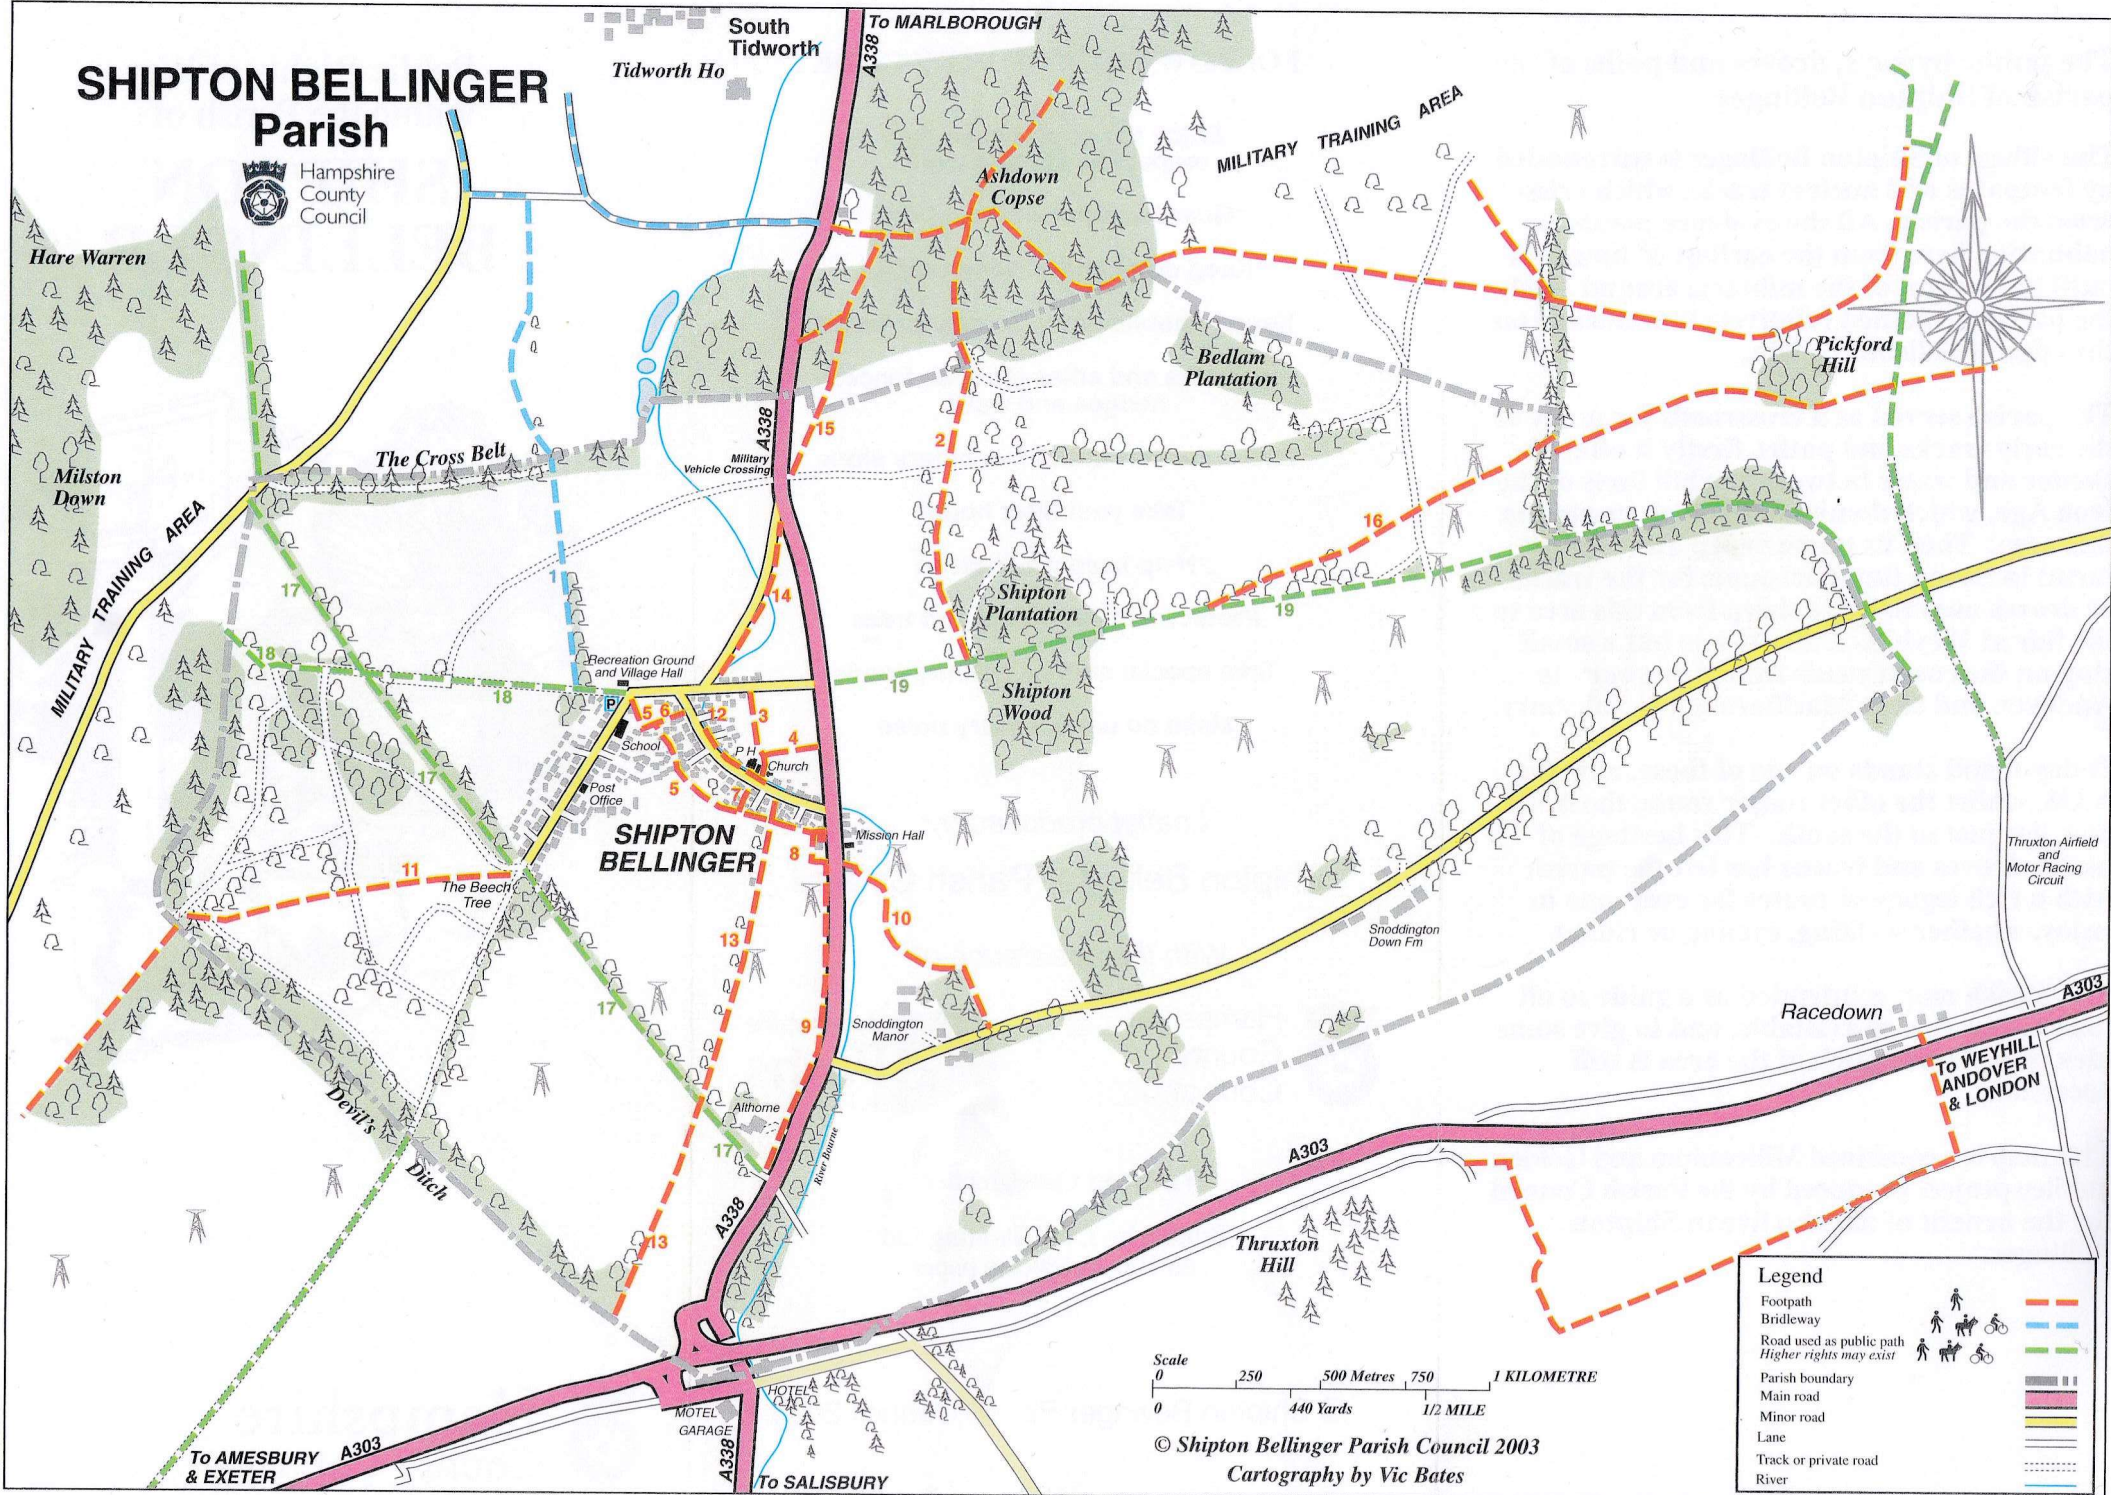

Shipton Plantation

Shipton Wood

SHIPTON BELLINGER

The Beech Tree

Devil's Ditch

Snoddington Manor

Thruxton Hill

Racedown

Thruxton Airfield and Motor Racing Circuit

To AMESBURY & EXETER A303

To SALISBURY A338

To WEYHILL ANDOVER & LONDON A303

Legend	
Footpath	
Bridleway	
Road used as public path <i>Higher rights may exist</i>	
Parish boundary	
Main road	
Minor road	
Lane	
Track or private road	
River	