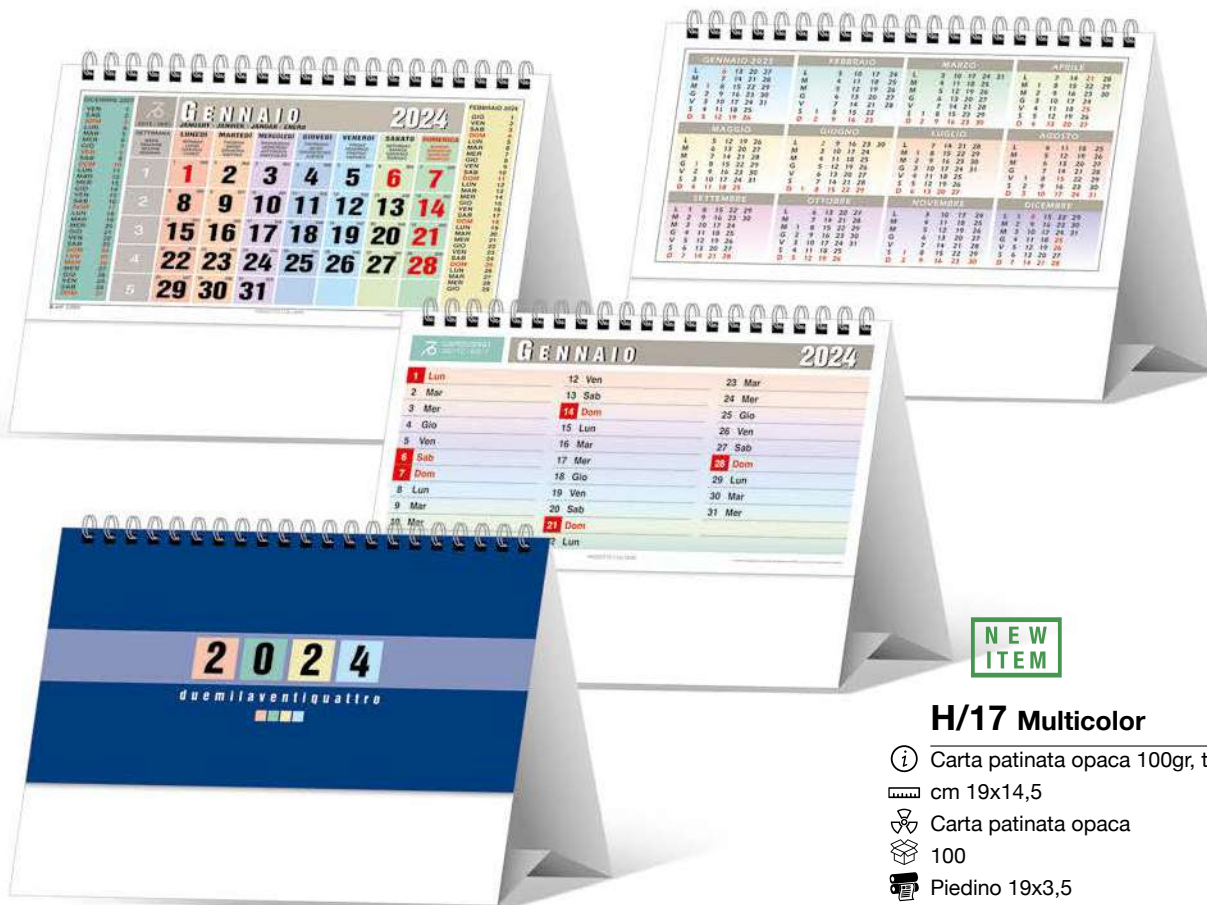

NEW ITEM

H/17 Multicolor

- Carta patinata opaca 100gr, trimestrale 13 fogli
- cm 19x14,5
- Carta patinata opaca
- 100
- Piedino 19x3,5