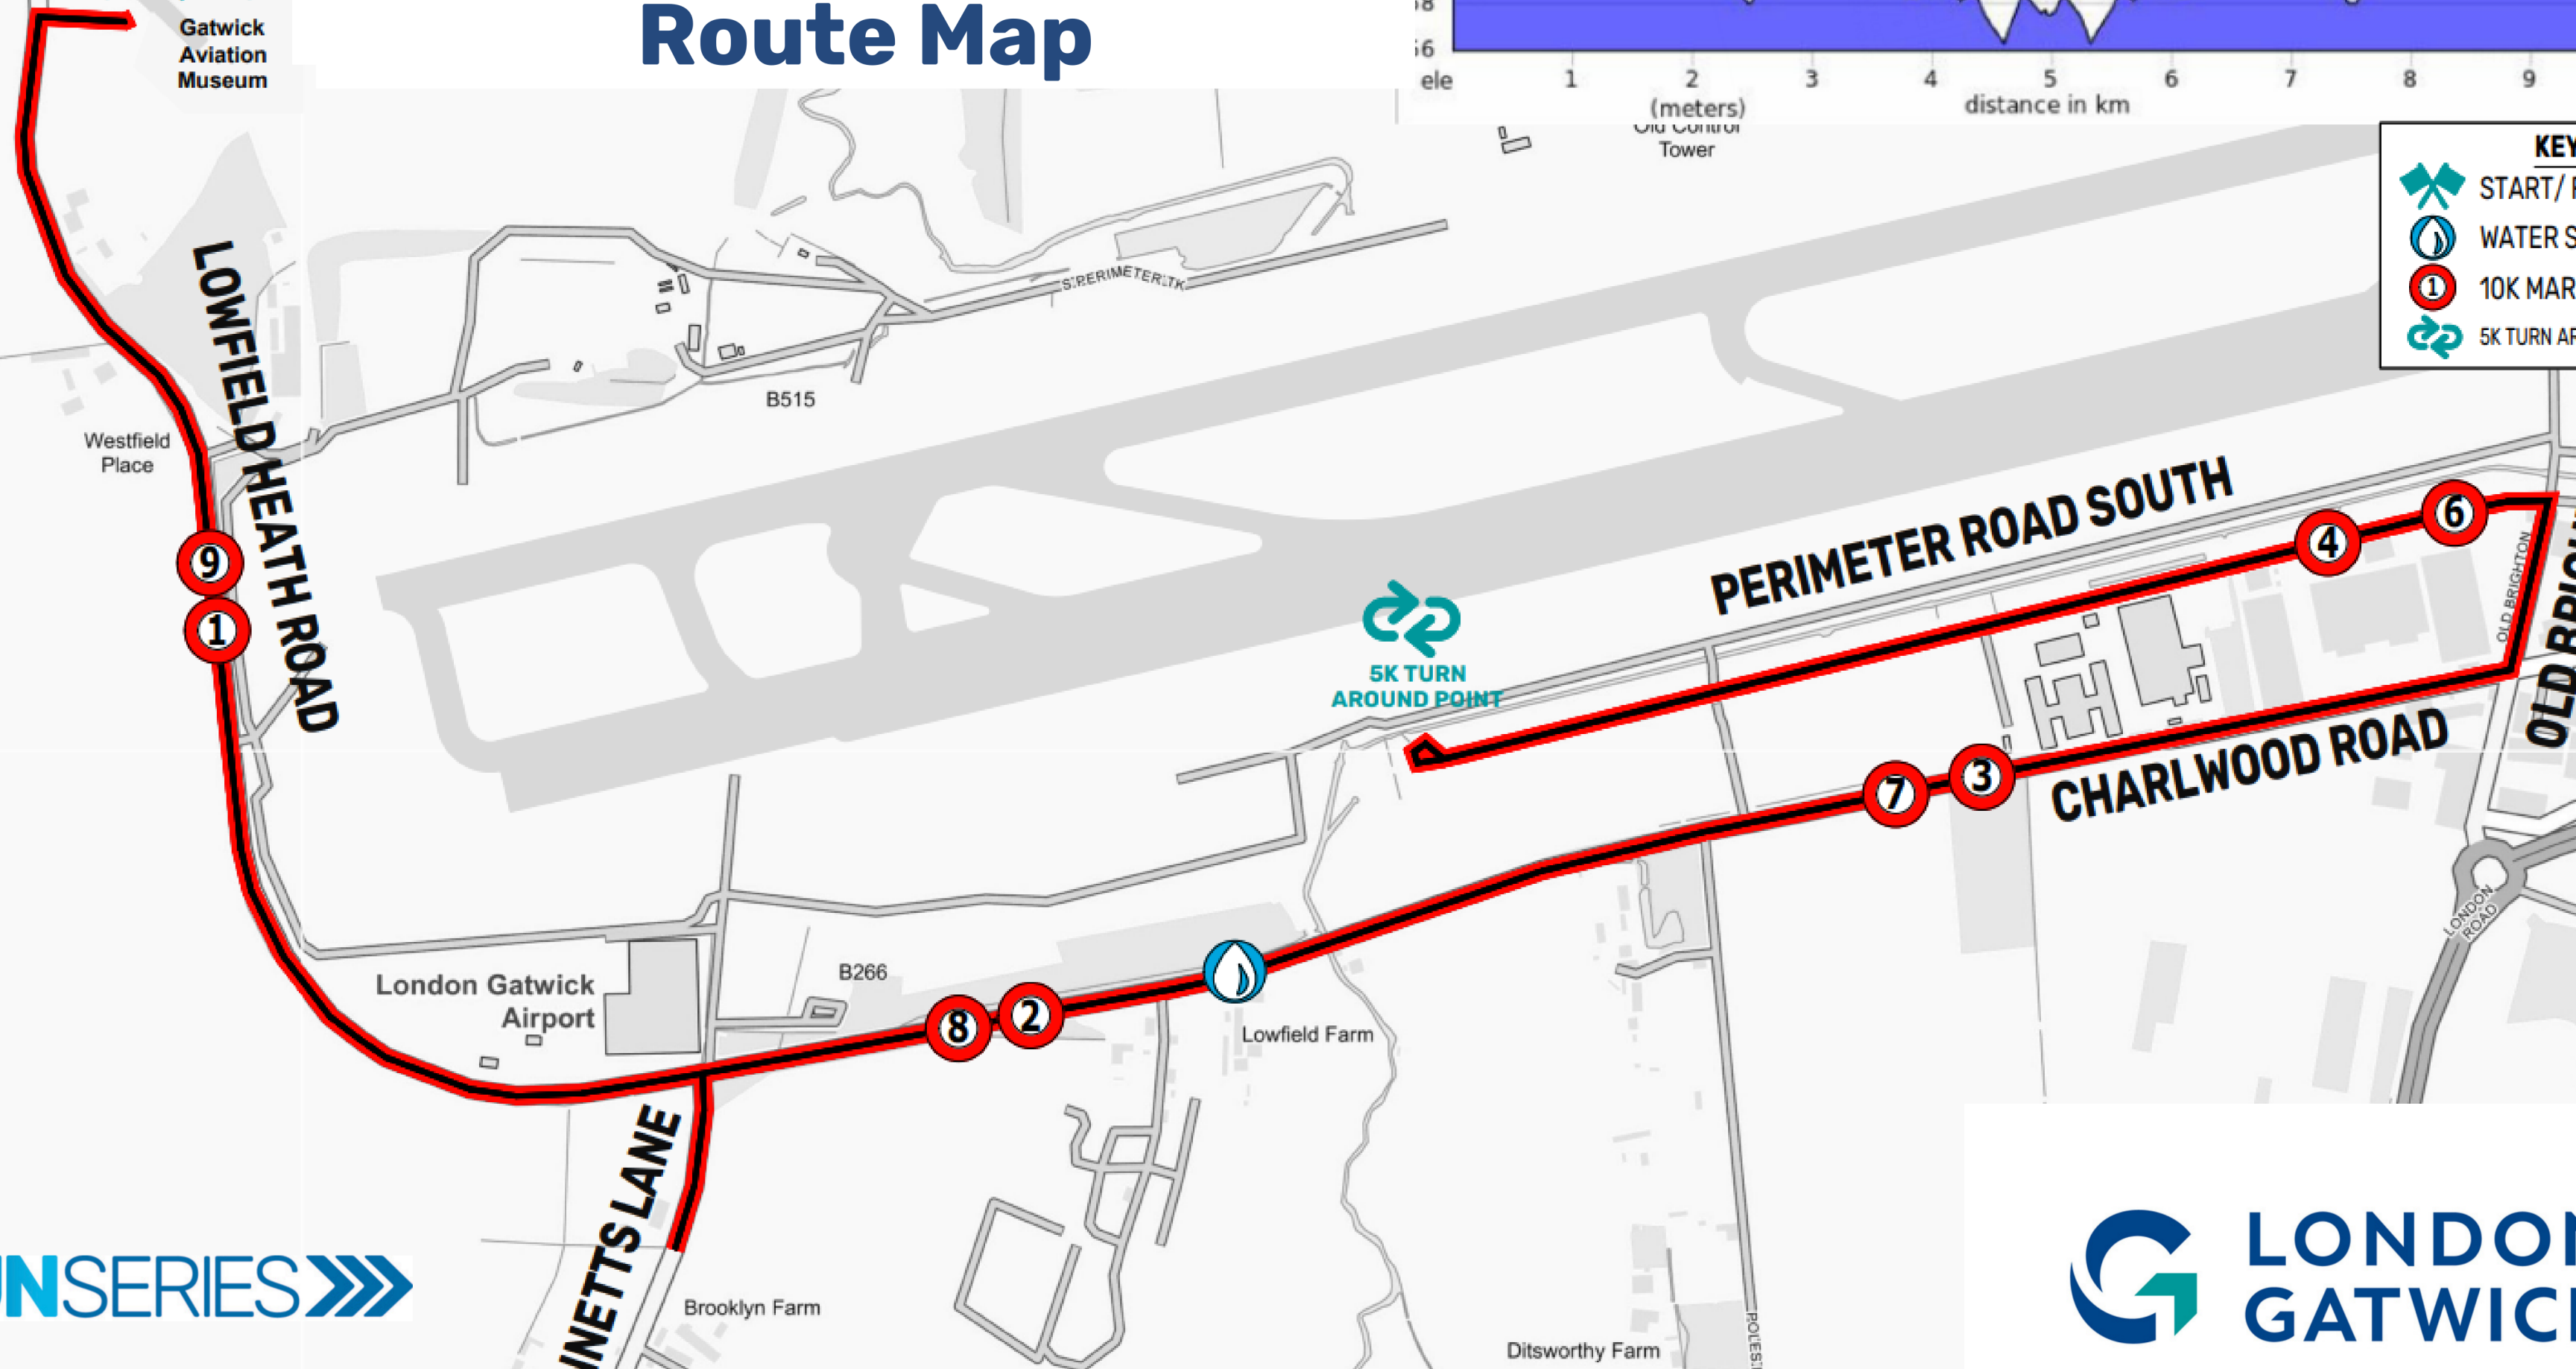

# RUNGATWICK Route Map

**KEY**

- START / FINISH
- WATER STATIONS
- 10K MARKERS
- 5K TURN AROUND POINT

**RUNSERIES** >>>

**LONDON  
GATWICK**