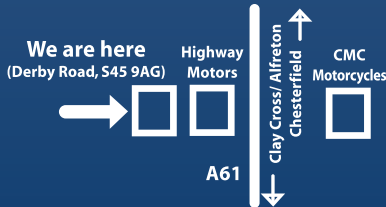

£200

WORTH OF VOUCHERS OVERLEAF

www.thebedcentre.org • **01246 863339**

DERBY ROAD • CLAY CROSS • S45 9AG