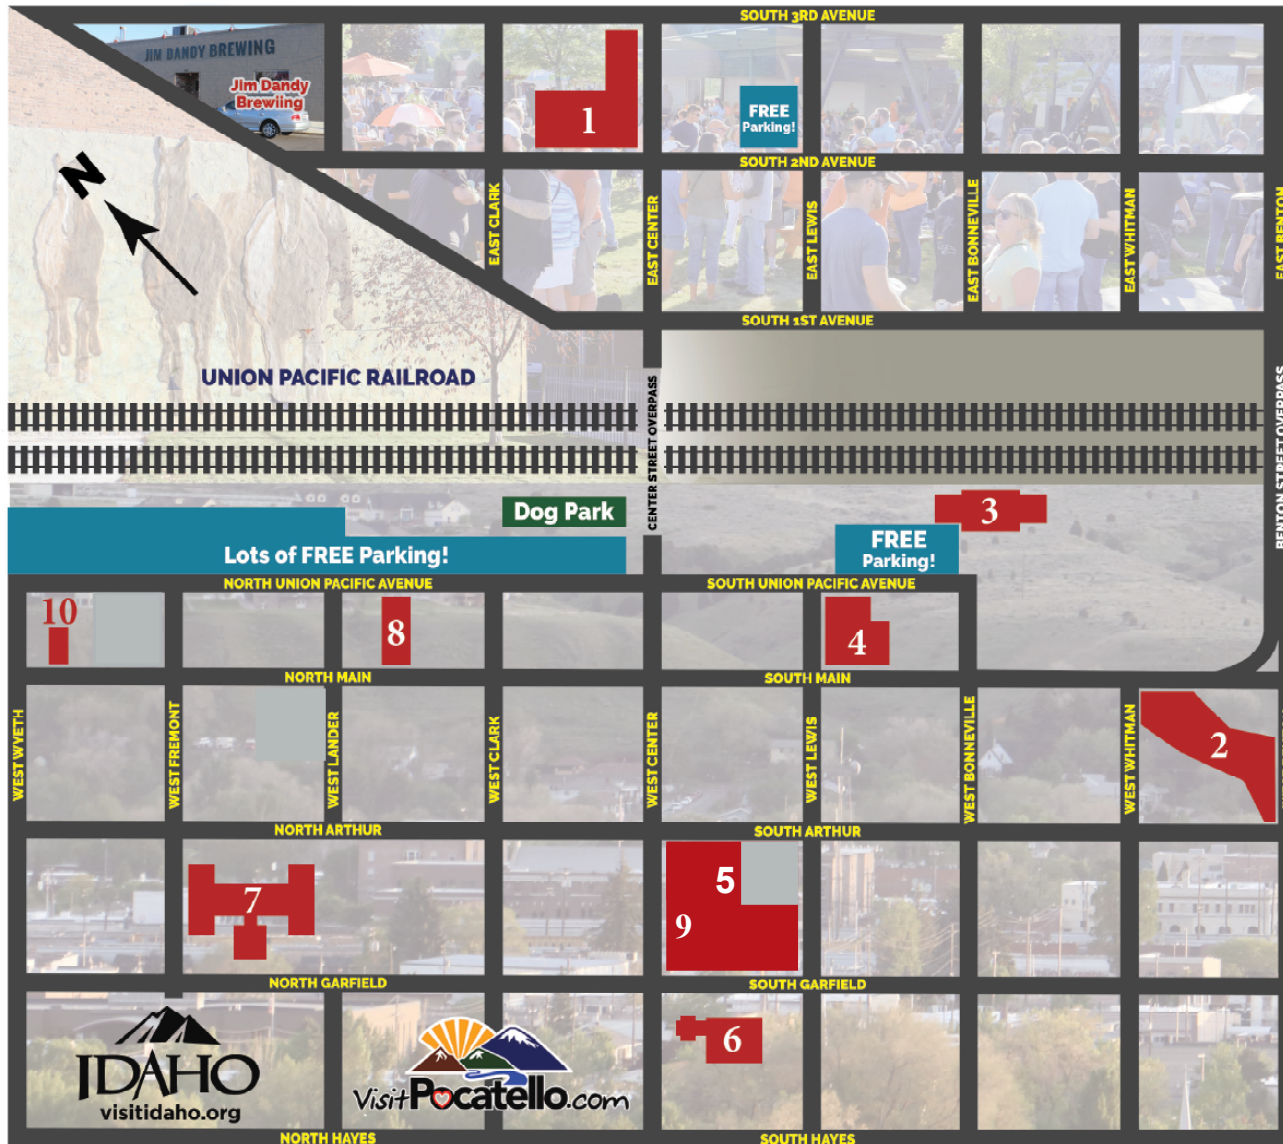

Welcome to Historic Downtown Pocatello!

The Downtown Center
at Lookout Point
435 W. Center St.
208-232-7545
www.historicdowntownpocatello.com

	1 - East Side Downtown		2 - Downtown Reach of Portneuf Greenway
	3 - Union Pacific Depot		4 - Station Square
5 - Lookout Point Opening Spring 2023			6 - Marshall Public Library
	7 - Pocatello High School		8 - Leadership Pocatello Park
	9 - The Downtown Center		10 - Pocatello Art Center

FREE Parking - Park & enjoy your visit for as long as you'd like.
Unlimited, daytime, FREE Parking!

On-Street Parking has a 2 hour limit. Please be sure to park in one of the public parking lots marked as FREE Parking to enjoy a longer visit.

Shopping
Dining
Entertainment
History
Downtown