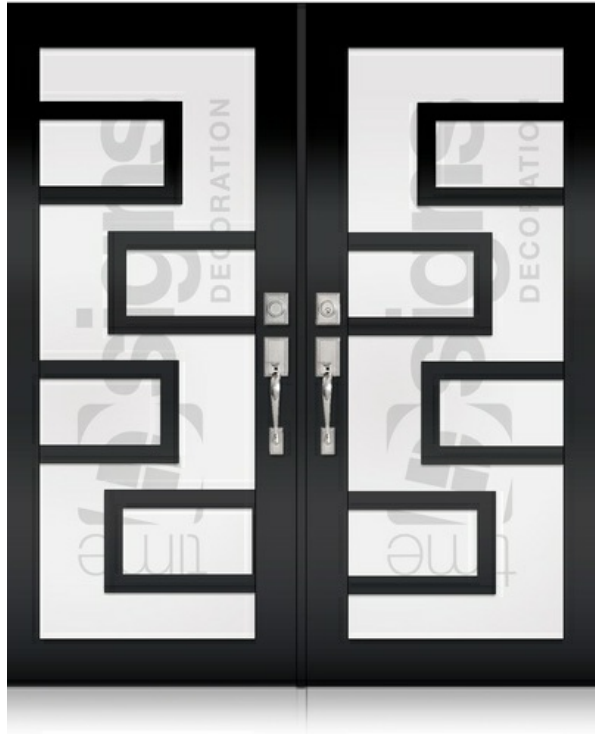

DOOR GLASS DECORATION

DOUBLE DOORS

TD-DD-BLK53