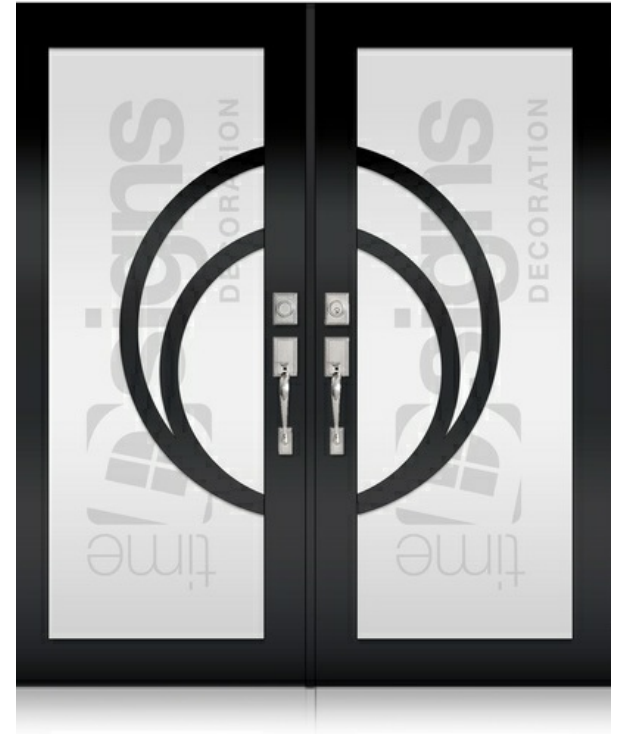

DOOR GLASS DECORATION

DOUBLE DOORS

TD-DD-BLK04

TD-DD-BLK05

TD-DD-BLK06

8502 NW 80th Miami, Florida 33166 | igarcia@ecowindowsystems.com | +1 305-885-5299 |

* Designs appearance may look different depending on the glass door proportions