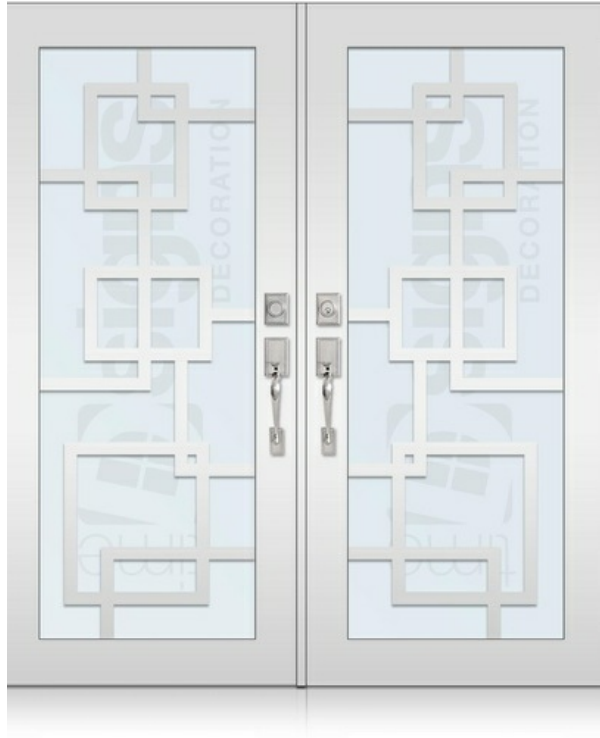

DOOR GLASS DECORATION

DOUBLE DOORS

TD-DD-W45