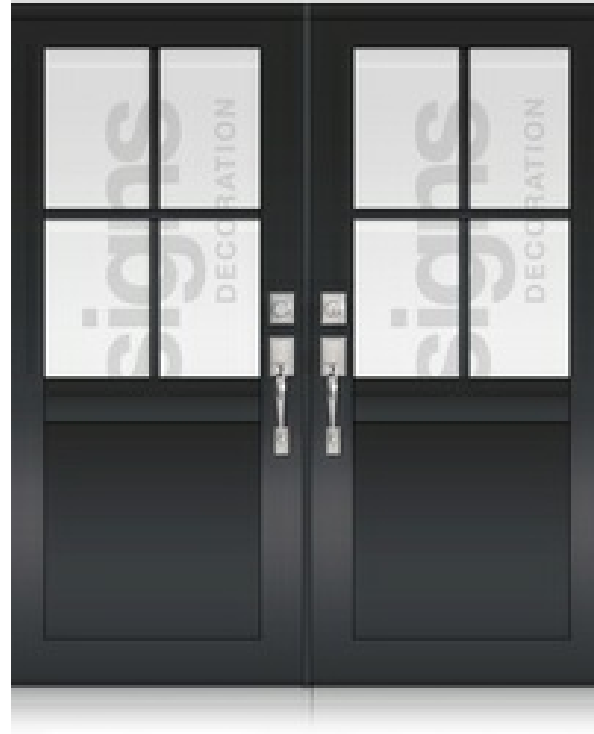

DOOR GLASS DECORATION

DOUBLE DOORS

TD-DD-B44

TD-DD-B45

TD-DD-B46

8502 NW 80th Miami, Florida 33166 | igarcia@ecowindowsystems.com | +1 305-885-5299 |

* Designs appearance may look different depending on the glass door proportions

DOOR GLASS DECORATION

DOUBLE DOORS

TD-DD-B47

TD-DD-B48

TD-DD-B49

8502 NW 80th Miami, Florida 33166 | igarcia@ecowindowsystems.com | +1 305-885-5299 |

* Designs appearance may look different depending on the glass door proportions