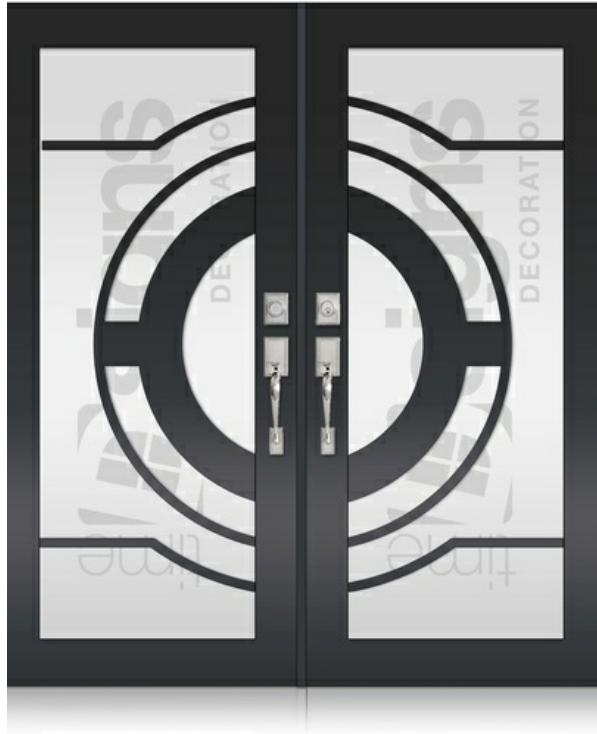

DOOR GLASS DECORATION

DOUBLE DOORS

TD-DD-B01

TD-DD-B02

TD-DD-B03

8502 NW 80th Miami, Florida 33166 | igarcia@ecowindowsystems.com | +1 305-885-5299 |

* Designs appearance may look different depending on the glass door proportions