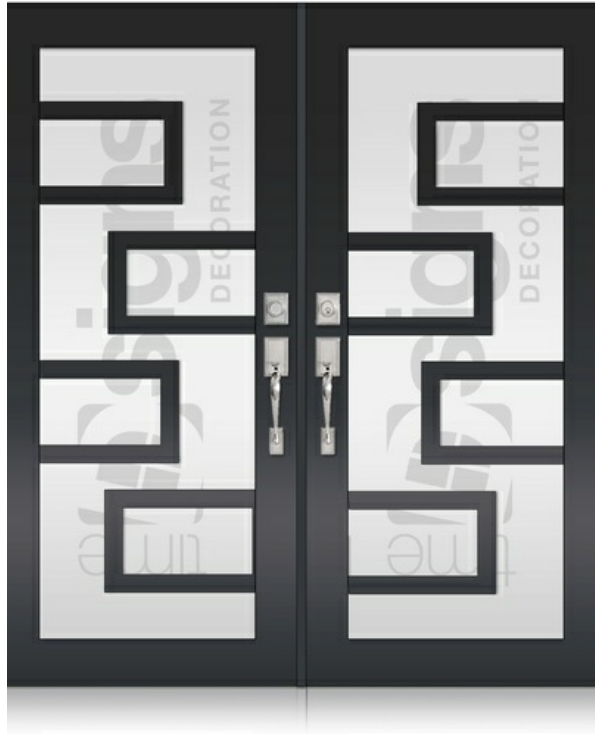

DOOR GLASS DECORATION

DOUBLE DOORS

TD-DD-B53