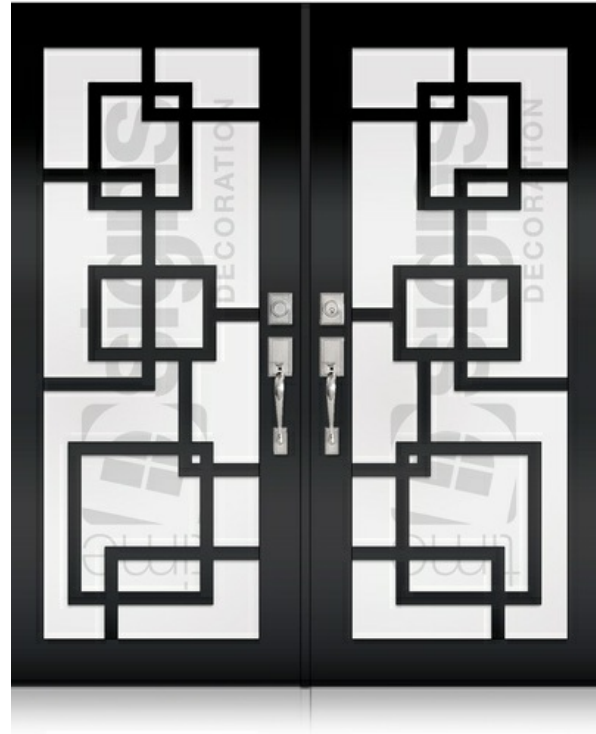

TD-DD-BLK45