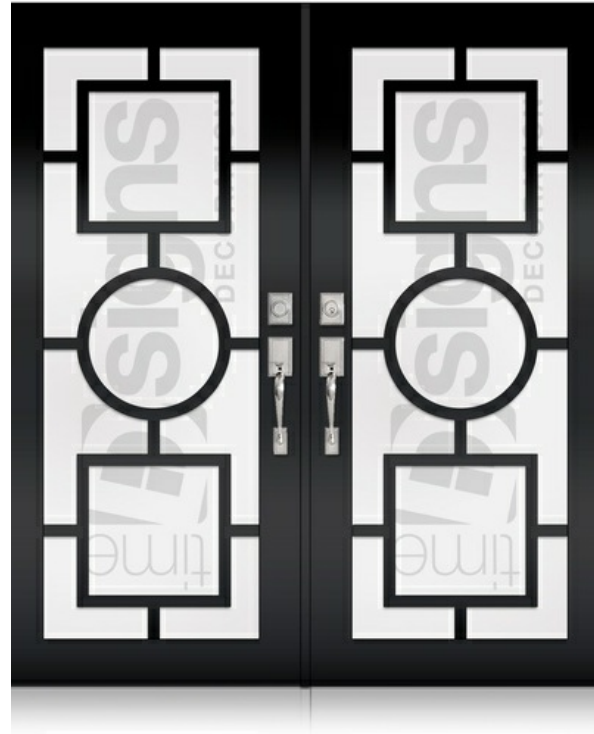

TD-DD-BLK26