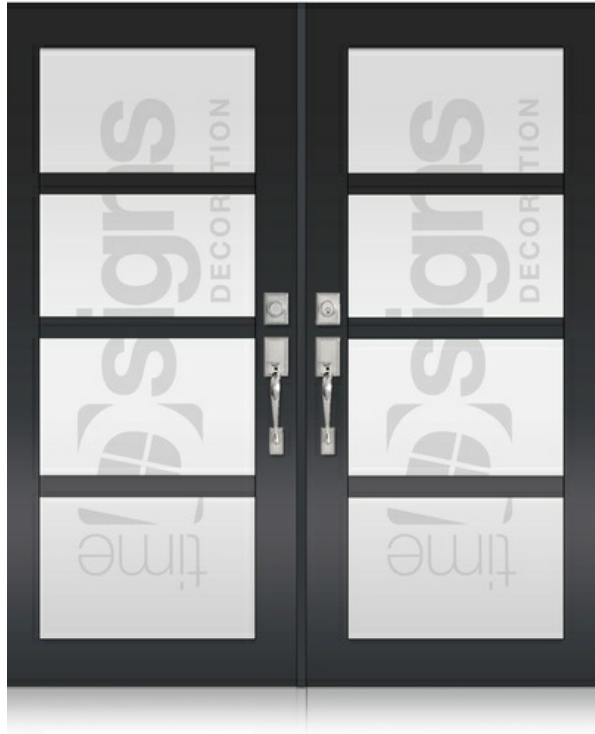

DOOR GLASS DECORATION

DOUBLE DOORS

TD-DD-B41