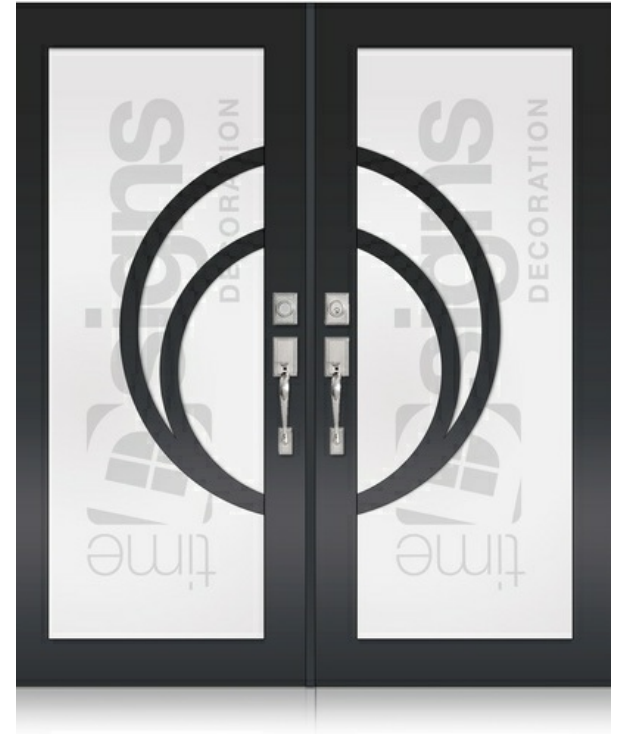

DOOR GLASS DECORATION

DOUBLE DOORS

TD-DD-B04

TD-DD-B05

TD-DD-B06

8502 NW 80th Miami, Florida 33166 | igarcia@ecowindowsystems.com | +1 305-885-5299 |

* Designs appearance may look different depending on the glass door proportions