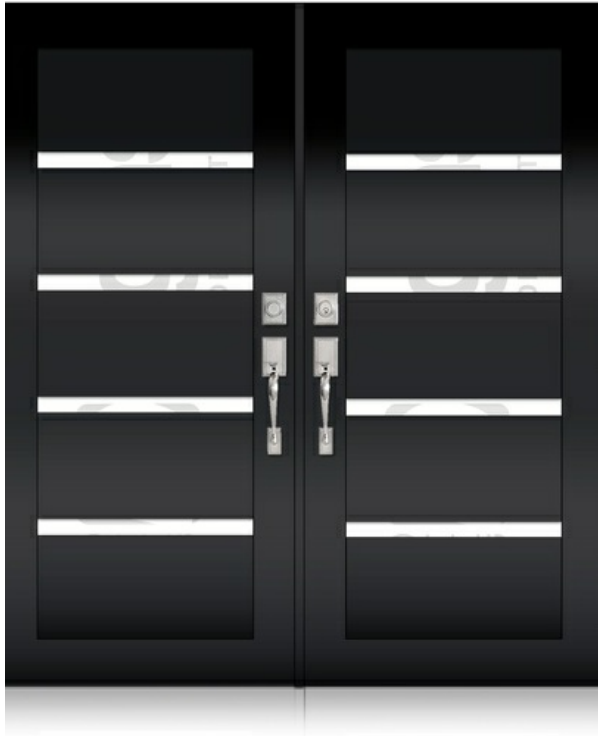

DOOR GLASS DECORATION

DOUBLE DOORS

TD-DD-BLK68

8502 NW 80th Miami, Florida 33166 | igarcia@ecowindowsystems.com | +1 305-885-5299 |

* Designs appearance may look different depending on the glass door proportions