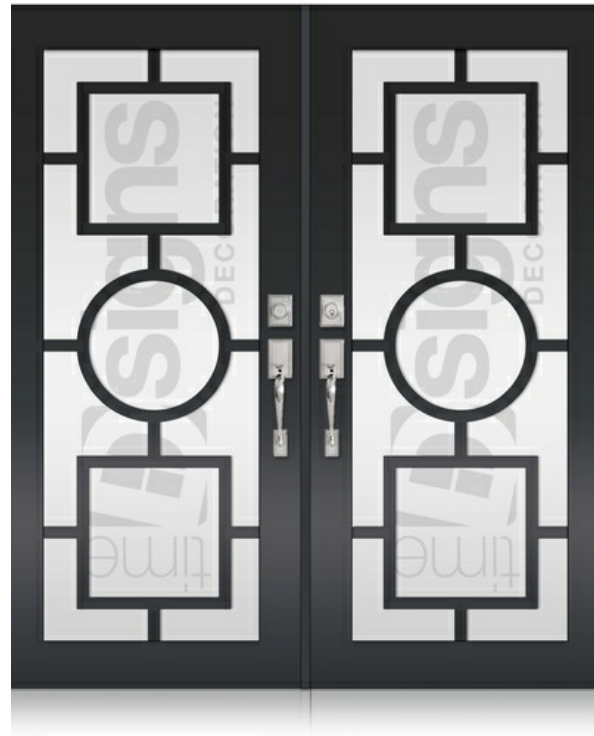

DOOR GLASS DECORATION

DOUBLE DOORS

TD-DD-B25

TD-DD-B26

TD-DD-B28

8502 NW 80th Miami, Florida 33166 | igarcia@ecowindowsystems.com | +1 305-885-5299 |

* Designs appearance may look different depending on the glass door proportions