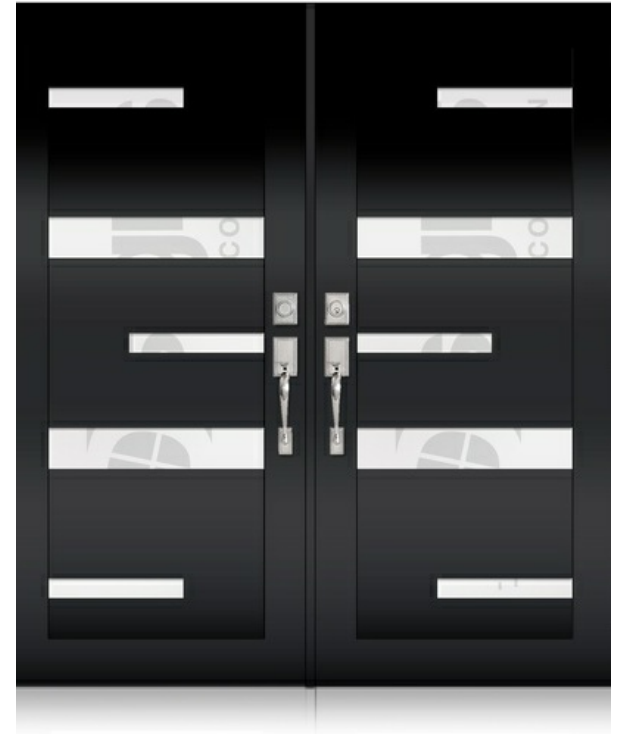

DOOR GLASS DECORATION

DOUBLE DOORS

TD-DD-BLK32

TD-DD-BLK33

TD-DD-BLK34

8502 NW 80th Miami, Florida 33166 | igarcia@ecowindowssystems.com | +1 305-885-5299 |

* Designs appearance may look different depending on the glass door proportions