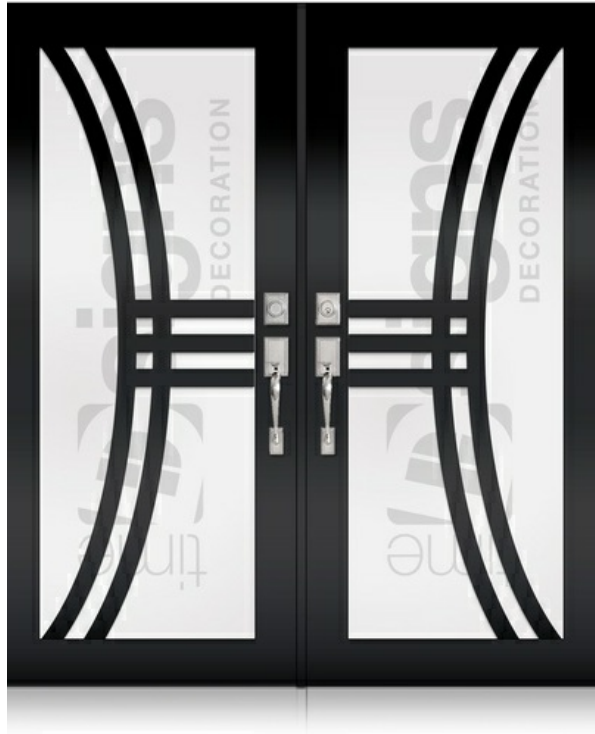

DOOR GLASS DECORATION

DOUBLE DOORS

TD-DD-BLK29