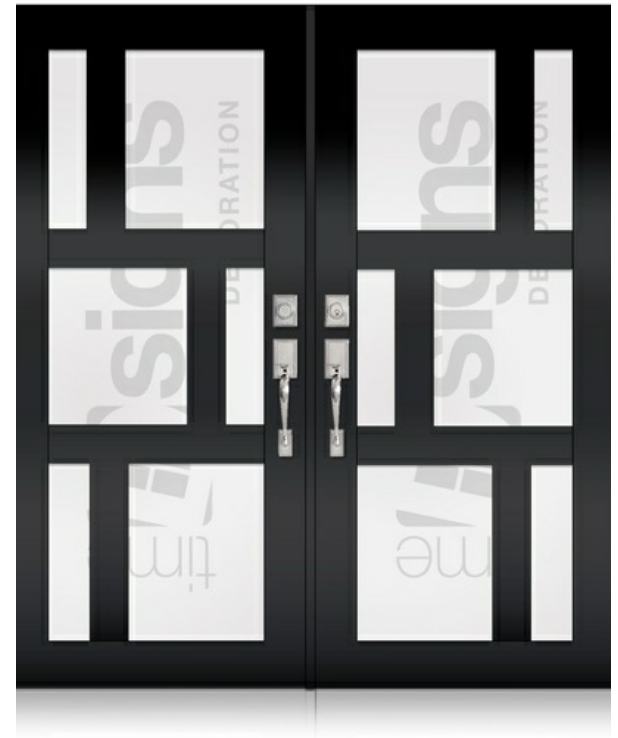

DOOR GLASS DECORATION

DOUBLE DOORS

TD-DD-BLK38

TD-DD-BLK39

TD-DD-BLK40

8502 NW 80th Miami, Florida 33166 | igarcia@ecowindowsystems.com | +1 305-885-5299 |

* Designs appearance may look different depending on the glass door proportions