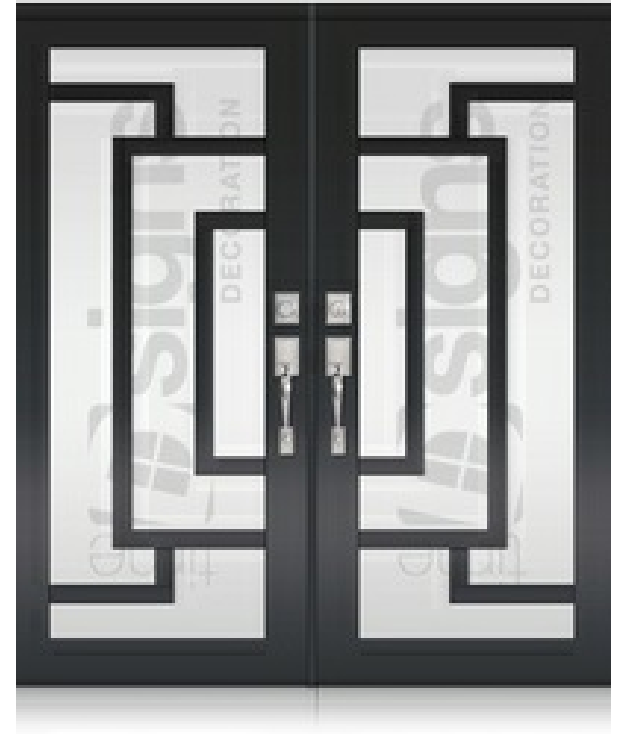

DOOR GLASS DECORATION

DOUBLE DOORS

TD-DD-B04

TD-DD-B05

TD-DD-B06

8502 NW 80th Miami, Florida 33166 | igarcia@ecowindowsystems.com | +1 305-885-5299 |

* Designs appearance may look different depending on the glass door proportions

DOOR GLASS DECORATION

DOUBLE DOORS

TD-DD-B07

TD-DD-B08

TD-DD-B09

8502 NW 80th Miami, Florida 33166 | igarcia@ecowindowsystems.com | +1 305-885-5299 |

* Designs appearance may look different depending on the glass door proportions