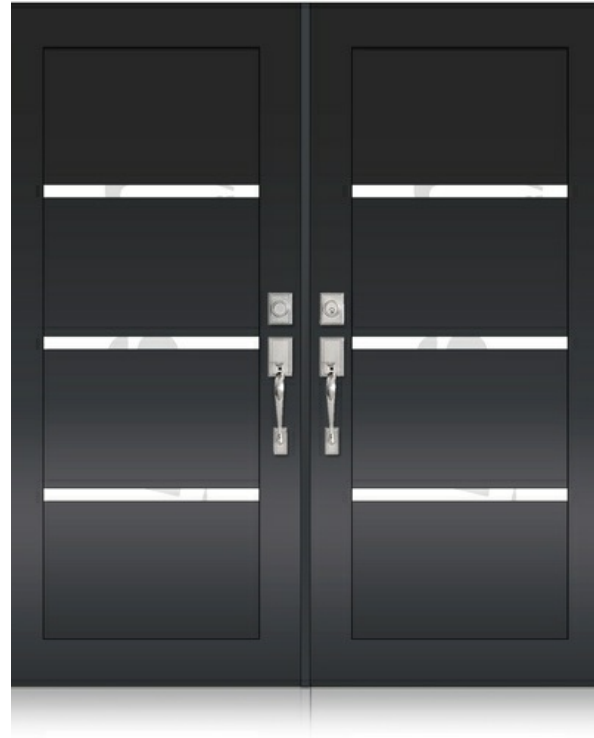

TD-DD-B69

8502 NW 80th Miami, Florida 33166 | igarcia@ecowindowsystems.com | +1 305-885-5299 |

* Designs appearance may look different depending on the glass door proportions