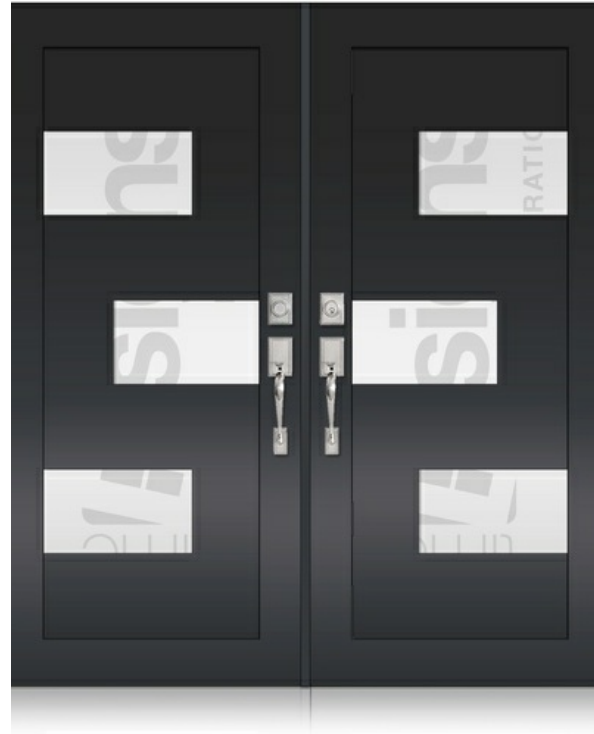

DOOR GLASS DECORATION

DOUBLE DOORS

TD-DD-B17

8502 NW 80th Miami, Florida 33166 | igarcia@ecowindowsystems.com | +1 305-885-5299 |

* Designs appearance may look different depending on the glass door proportions