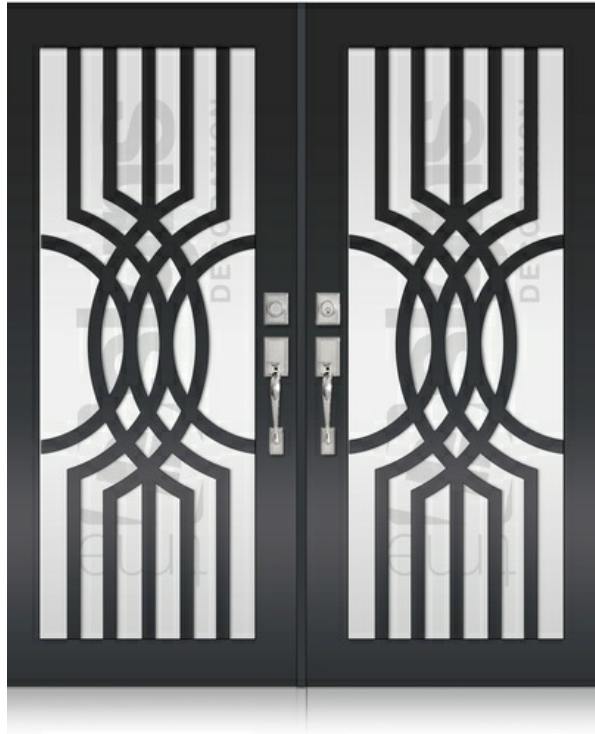

DOOR GLASS DECORATION

DOUBLE DOORS

TD-DD-B16