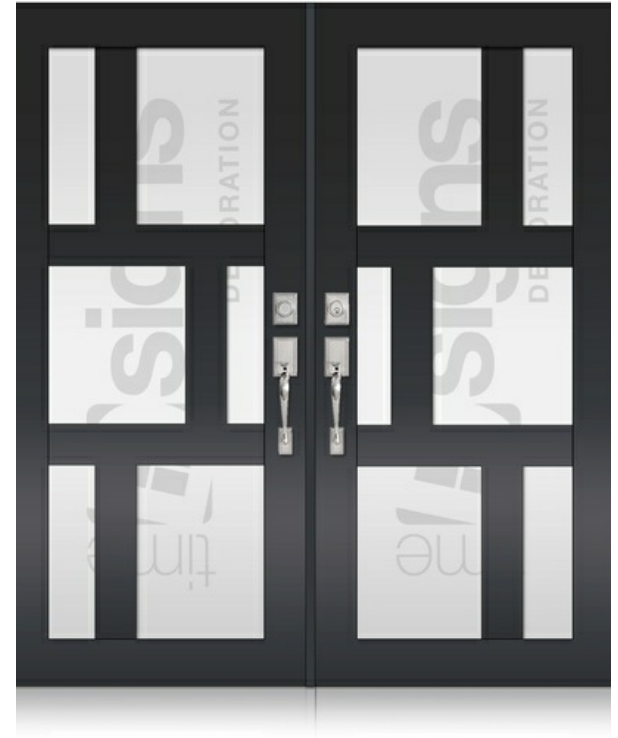

DOOR GLASS DECORATION

DOUBLE DOORS

TD-DD-B38

TD-DD-B39

TD-DD-B40

8502 NW 80th Miami, Florida 33166 | igarcia@ecowindowssystems.com | +1 305-885-5299 |

* Designs appearance may look different depending on the glass door proportions