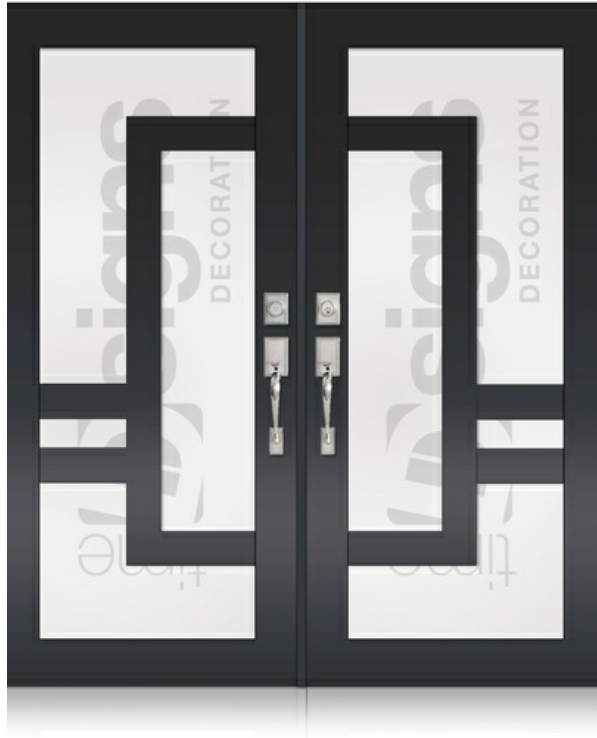

DOOR GLASS DECORATION

DOUBLE DOORS

TD-DD-B56