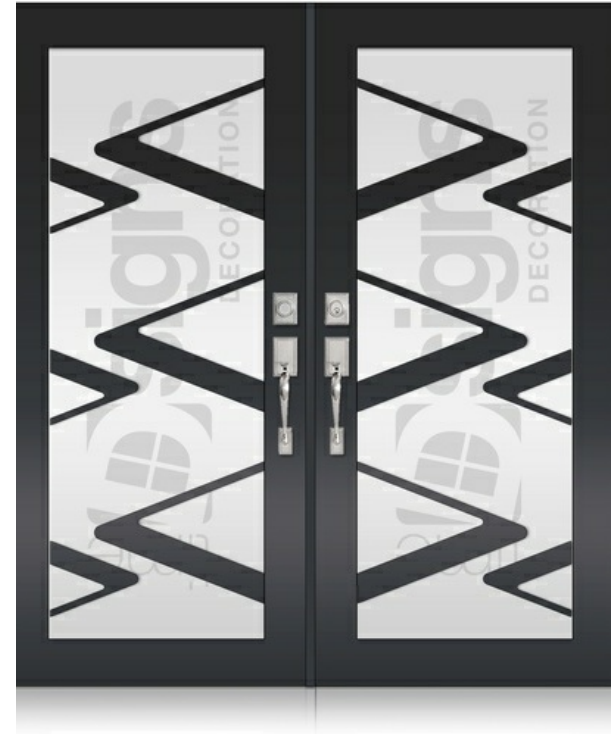

DOOR GLASS DECORATION

DOUBLE DOORS

TD-DD-B29

TD-DD-B30

TD-DD-B31

8502 NW 80th Miami, Florida 33166 | igarcia@ecowindowsystems.com | +1 305-885-5299 |

* Designs appearance may look different depending on the glass door proportions