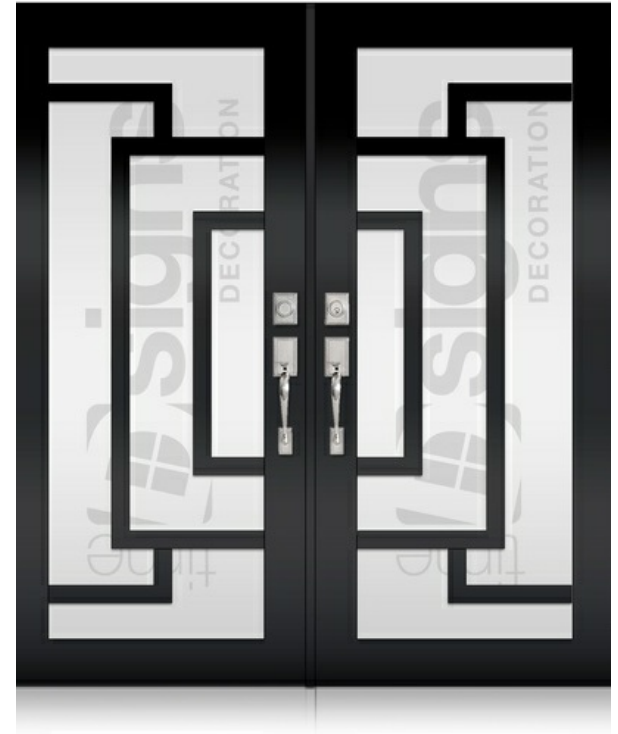

DOOR GLASS DECORATION

DOUBLE DOORS

TD-DD-BLK07

TD-DD-BLK08

TD-DD-BLK09

8502 NW 80th Miami, Florida 33166 | igarcia@ecowindowsystems.com | +1 305-885-5299 |

* Designs appearance may look different depending on the glass door proportions