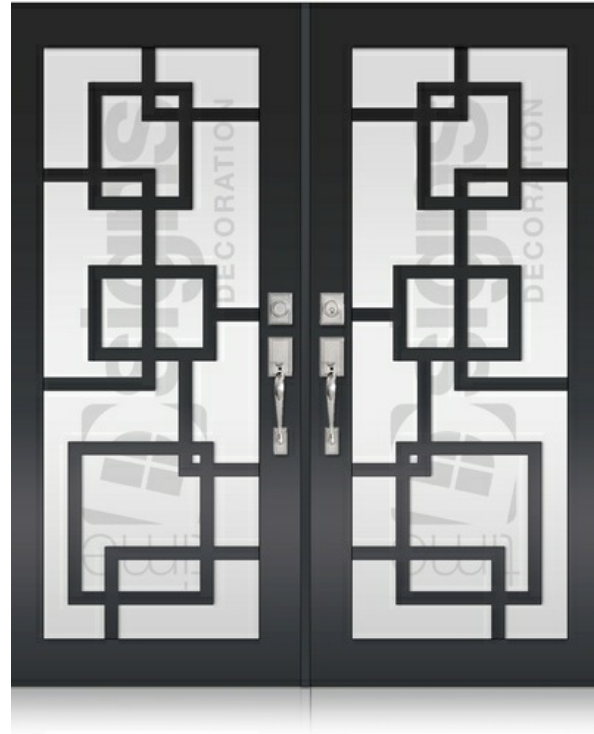

DOOR GLASS DECORATION

DOUBLE DOORS

TD-DD-B45

8502 NW 80th Miami, Florida 33166 | igarcia@ecowindowsystems.com | +1 305-885-5299 |

* Designs appearance may look different depending on the glass door proportions