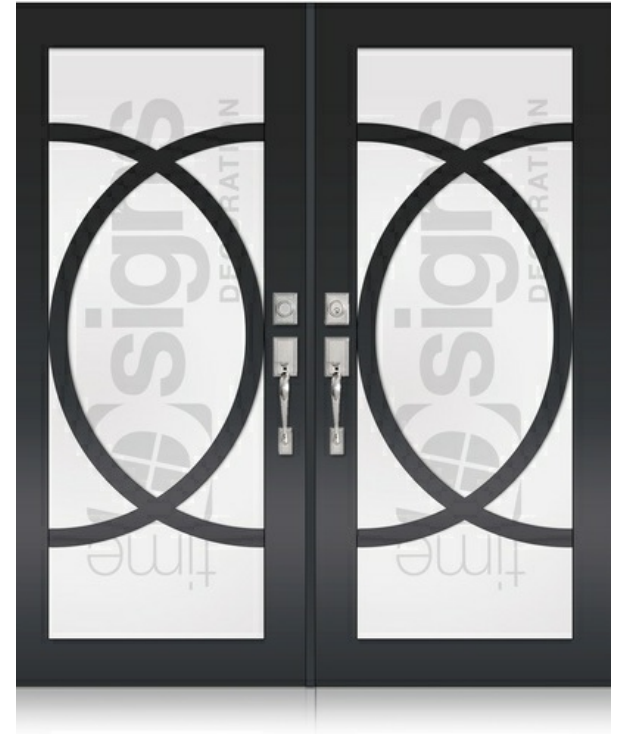

DOOR GLASS DECORATION

DOUBLE DOORS

TD-DD-B53

TD-DD-B54

TD-DD-B55

8502 NW 80th Miami, Florida 33166 | igarcia@ecowindowsystems.com | +1 305-885-5299 |

* Designs appearance may look different depending on the glass door proportions