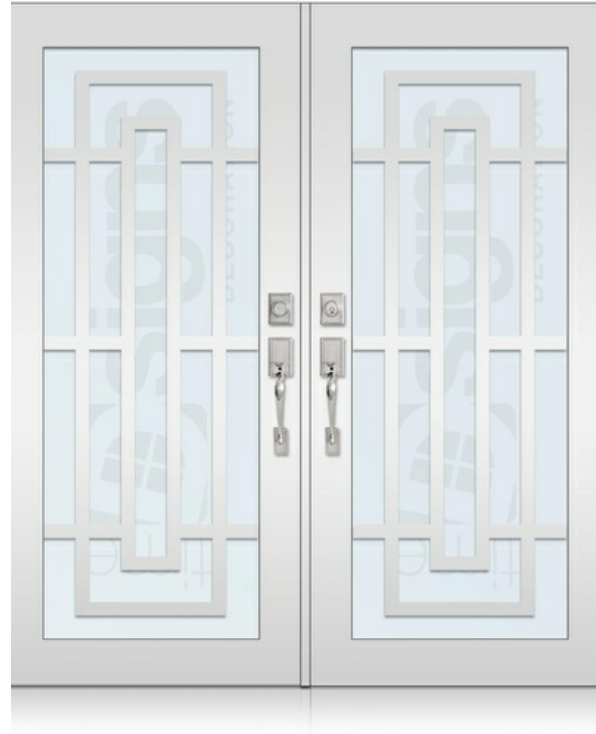

DOOR GLASS DECORATION

DOUBLE DOORS

TD-DD-W20

8502 NW 80th Miami, Florida 33166 | igarcia@ecowindowsystems.com | +1 305-885-5299 |

* Designs appearance may look different depending on the glass door proportions