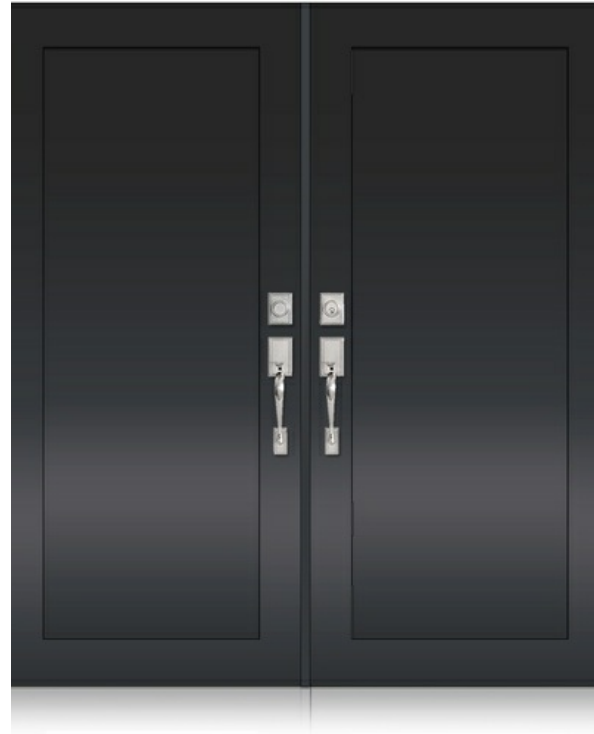

DOOR GLASS DECORATION

DOUBLE DOORS

TD-DD-B36

8502 NW 80th Miami, Florida 33166 | igarcia@ecowindowsystems.com | +1 305-885-5299 |

* Designs appearance may look different depending on the glass door proportions