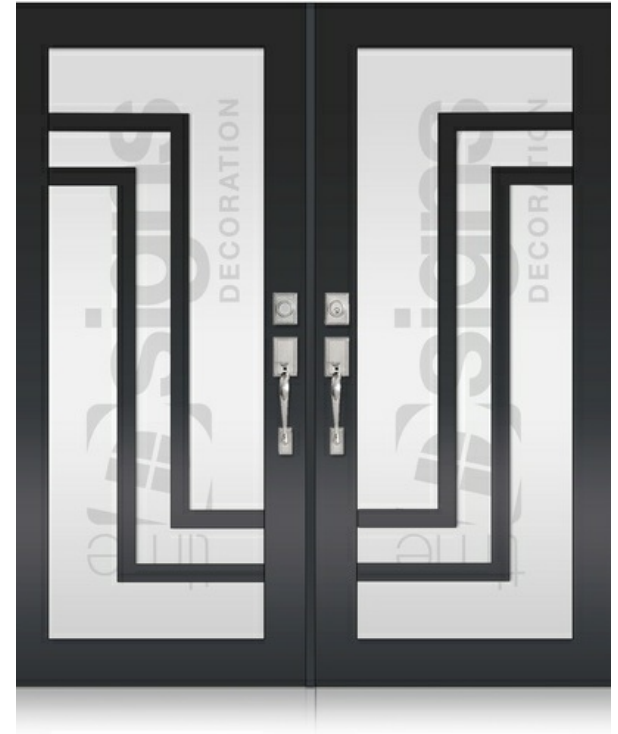

DOOR GLASS DECORATION

DOUBLE DOORS

TD-DD-B50

TD-DD-B51

TD-DD-B52

8502 NW 80th Miami, Florida 33166 | igarcia@ecowindowsystems.com | +1 305-885-5299 |

* Designs appearance may look different depending on the glass door proportions