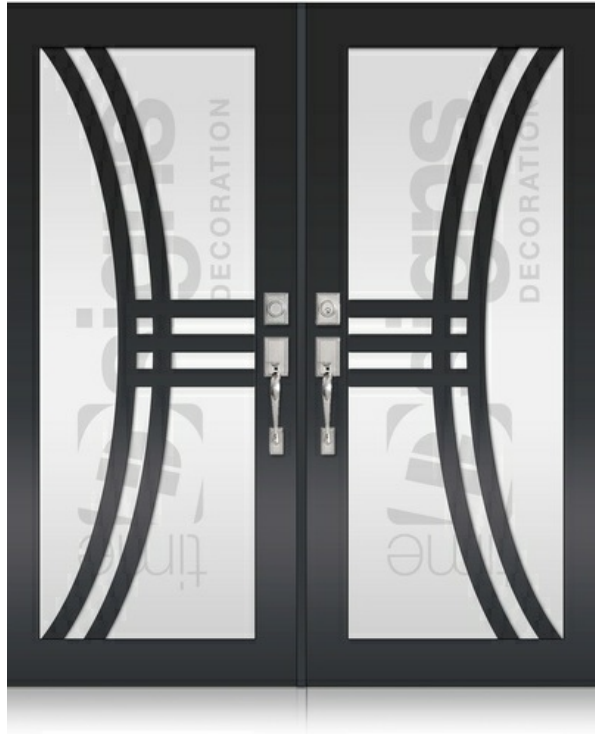

DOOR GLASS DECORATION

DOUBLE DOORS

TD-DD-B29