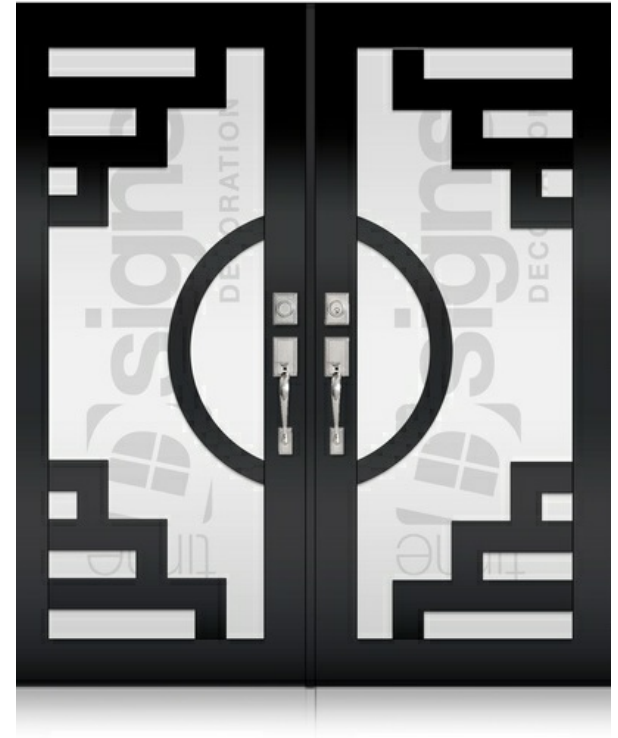

DOOR GLASS DECORATION

DOUBLE DOORS

TD-DD-BLK10

TD-DD-BLK11

TD-DD-BLK12

8502 NW 80th Miami, Florida 33166 | igarcia@ecowindowsystems.com | +1 305-885-5299 |

* Designs appearance may look different depending on the glass door proportions