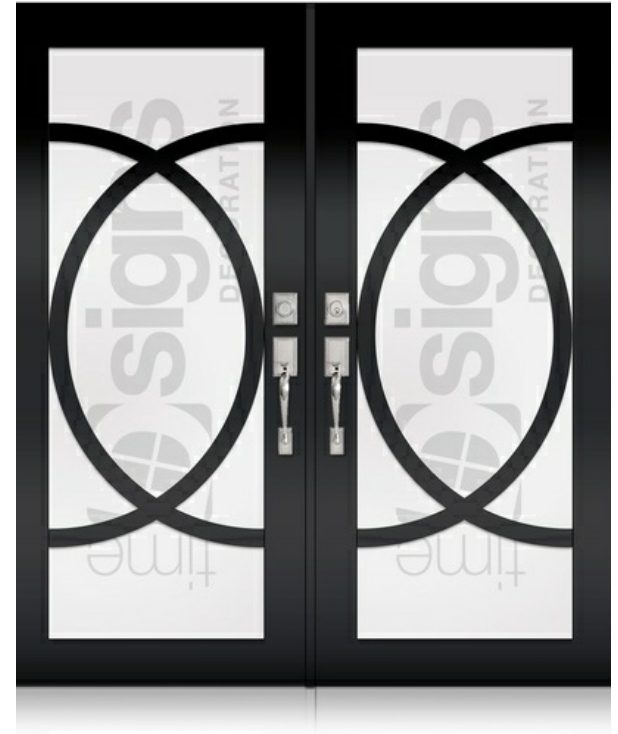

DOOR GLASS DECORATION

DOUBLE DOORS

TD-DD-BLK53

TD-DD-BLK54

TD-DD-BLK55

8502 NW 80th Miami, Florida 33166 | igarcia@ecowindowsystems.com | +1 305-885-5299 |

* Designs appearance may look different depending on the glass door proportions