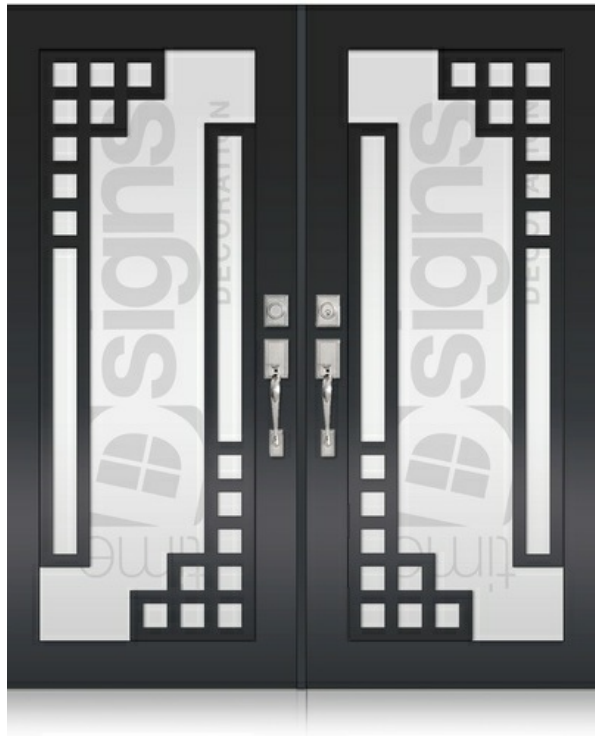

DOOR GLASS DECORATION

DOUBLE DOORS

TD-DD-B22