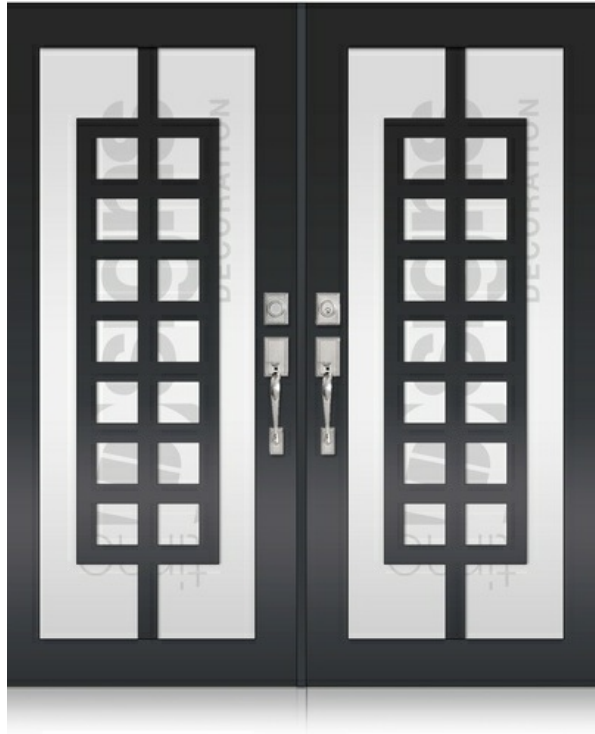

DOOR GLASS DECORATION

DOUBLE DOORS

TD-DD-B35