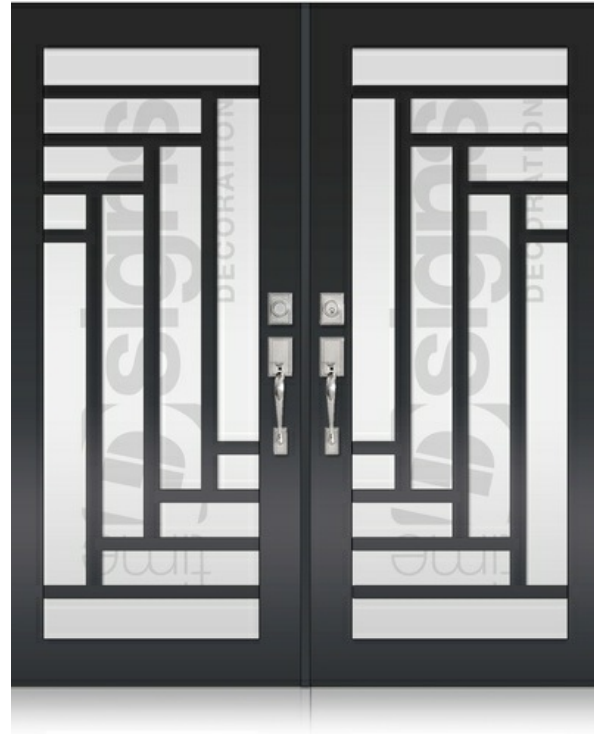

DOOR GLASS DECORATION

DOUBLE DOORS

TD-DD-B14

8502 NW 80th Miami, Florida 33166 | igarcia@ecowindowssystems.com | +1 305-885-5299 |

* Designs appearance may look different depending on the glass door proportions