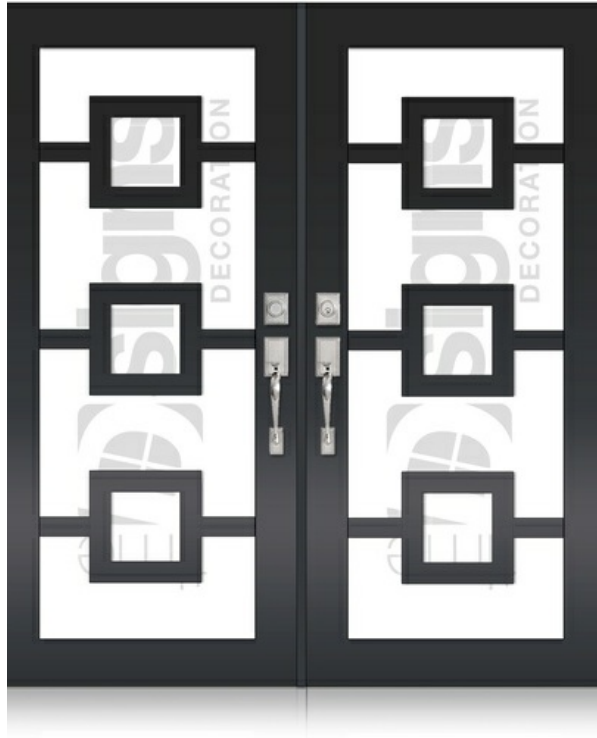

DOOR GLASS DECORATION

DOUBLE DOORS

TD-DD-B62