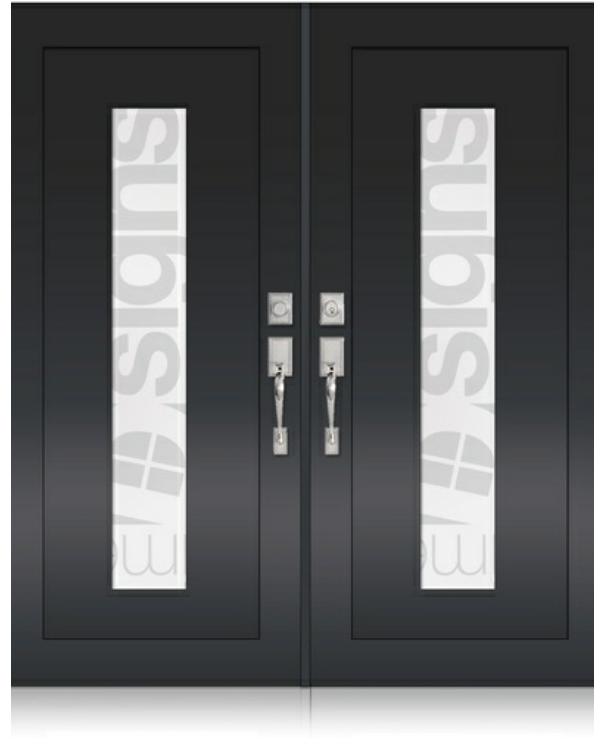

DOOR GLASS DECORATION

DOUBLE DOORS

TD-DD-B57

8502 NW 80th Miami, Florida 33166 | igarcia@ecowindowsystems.com | +1 305-885-5299 |

* Designs appearance may look different depending on the glass door proportions