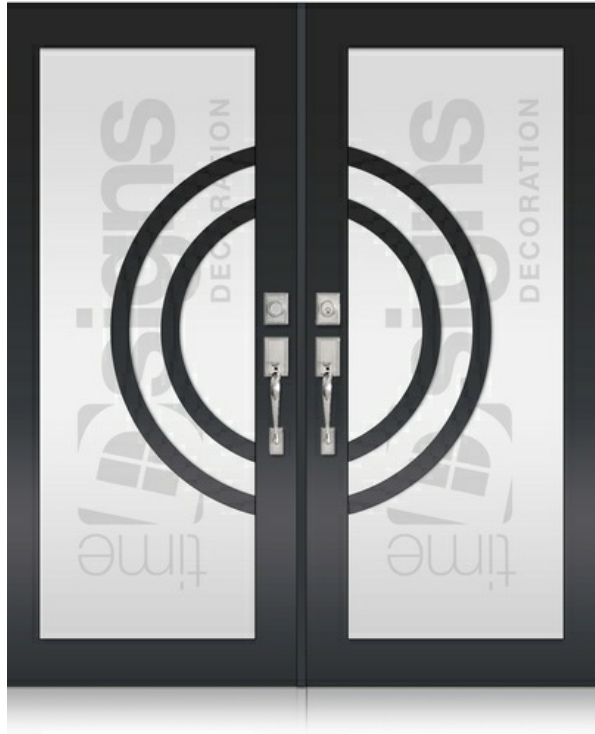

DOOR GLASS DECORATION

DOUBLE DOORS

TD-DD-B07