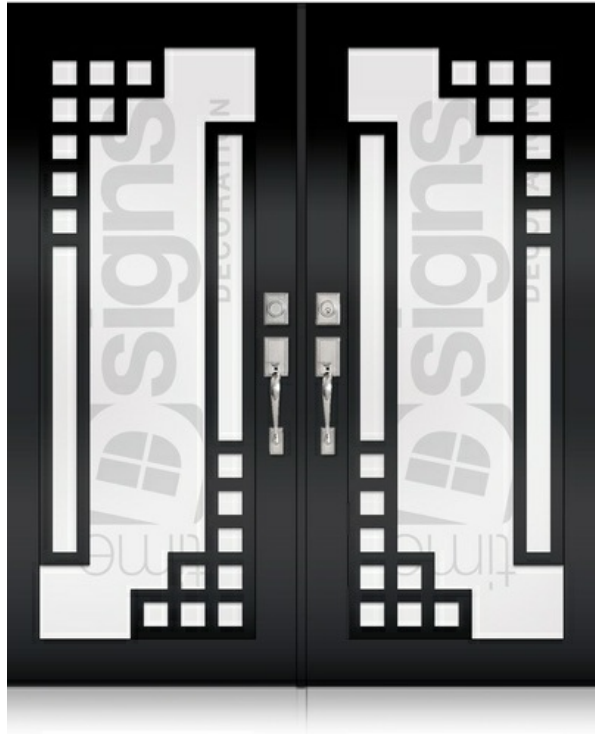

DOOR GLASS DECORATION

DOUBLE DOORS

TD-DD-BLK22