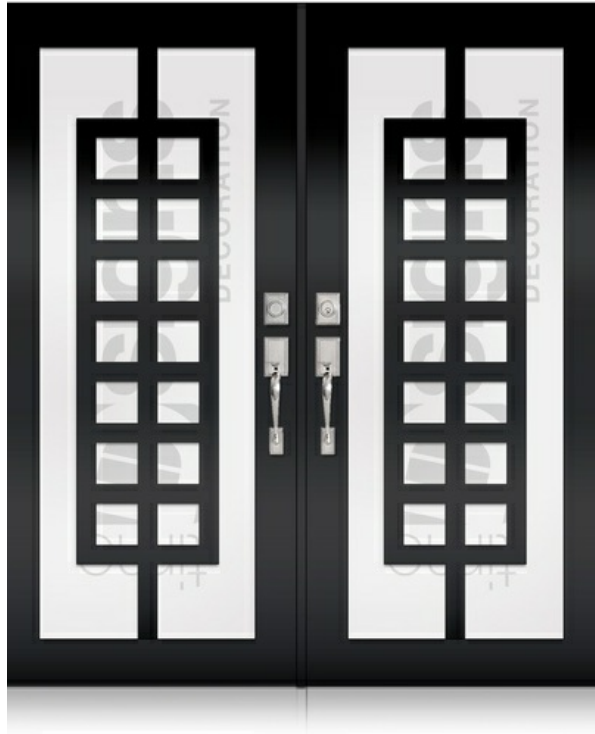

DOOR GLASS DECORATION

DOUBLE DOORS

TD-DD-BLK35