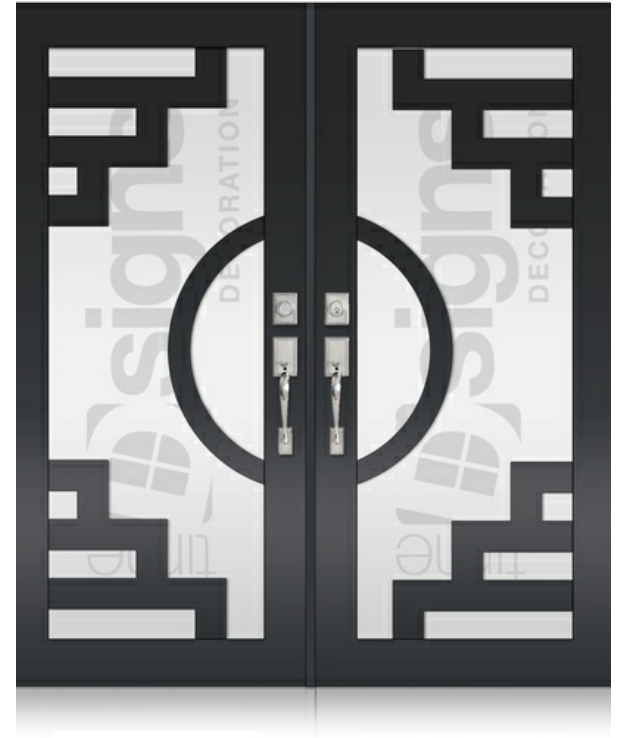

DOOR GLASS DECORATION

DOUBLE DOORS

TD-DD-B10

TD-DD-B11

TD-DD-B12

8502 NW 80th Miami, Florida 33166 | igarcia@ecowindowssystems.com | +1 305-885-5299 |

* Designs appearance may look different depending on the glass door proportions