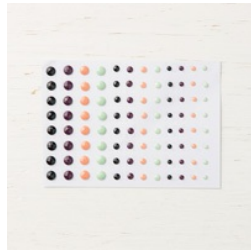

Big Shot
\$110.00

Snail Adhesive
\$7.00

Multipurpose Liquid
Glue
\$4.00

Simply Scored
\$30.00

Crumb Cake Light
Stampin' Blends
Marker
\$4.50

Early Espresso
Classic Stampin' Pad
\$7.50

Hello Cupcake
Photopolymer Stamp
Set
\$0.00

Big Shot
\$110.00

Faceted Dots
\$6.00

Stampin' Trimmer
\$30.00

Multipurpose Liquid
Glue
\$4.00

Balmy Blue 8-1/2" X
11" Cardstock
\$8.50

Tear & Tape
Adhesive
\$7.00

Stampin'
Dimensionals
\$4.00

Meant To Be Cling
Stamp Set
\$24.00