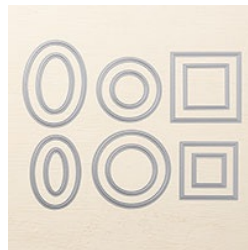

Hello Cupcake Gift Box

Whisper White 8-1/2"
X 11" Cardstock
\$9.75

Mini Glue Dots
\$5.25

Stitched Shapes
Framelits Dies
\$30.00

Tear & Tape
Adhesive
\$7.00

Gingham Gala 6" X 6"
(15.2 X 15.2 Cm)
Designer Series
Paper
\$11.00