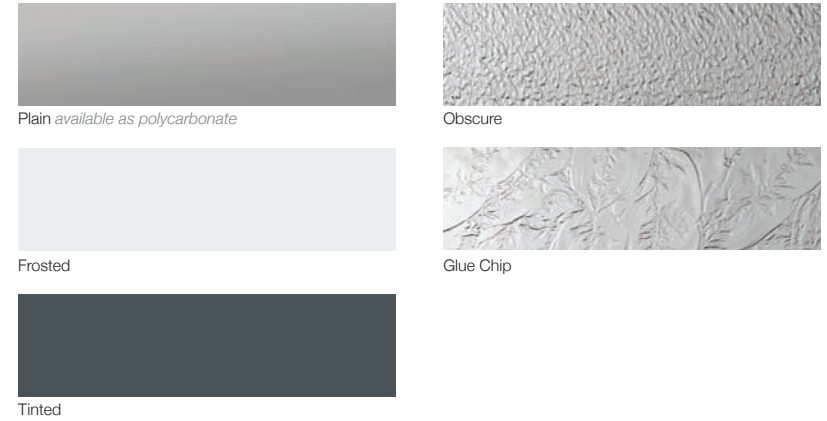

RECESSED PANEL **PERSONALIZING OPTIONS***

*Not all options shown are available with every model.

■ COLORS¹

■ WINDOW DESIGNS

■ GLASS

Limited Lifetime Warranty

Part of owning a C.H.I. garage door is knowing that you can rely on the industry's best warranty. To maintain proper operation, an annual service inspection by a C.H.I. dealer is encouraged.

RECESSED PANEL **MODEL SELECTION CHART**

Select Your Garage Door Model

Insulation Type	1-3/8" Polyurethane
R-value	R-12.35
Backing	Steel
Construction Type	Heavy Duty
Panel Style / Model Number	
 Flush	2291
 Long	2294
 Combo	2296
 Short	2298

¹ Refer to your local C.H.I. Dealer for exact color match.