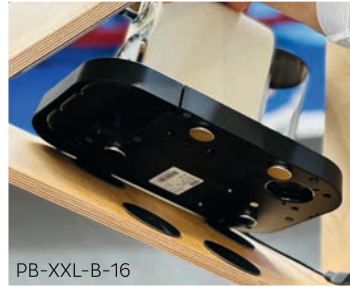

- Pads sind rückstandslos entfernbar
- Haften auf nahezu allen Oberflächen
- Mit klarem Wasser einfach zu reinigen
- Verlieren nie die Klebekraft
- Flexibel und mobil einsetzbar
- Kein Kleben und keine Rückstände

Vorzugsweise sollten silwy® Metall-Nano-Gel-Pads auf geschlossenen, versiegelten Oberflächen angebracht werden.

THE clever solution.

The silwy® system works without residues, holes or other annoying surface damages. All these annoyances belong to the past. The metal-nano-gel-pads (included in the scope of delivery) adhere to almost all surfaces, can be removed without any residue, are washable and therefore reusable. silwy® pads never lose their adhesive power. Convince yourself of this simply attractive invention.

- Pads can be removed without leaving any residue
- Stick to almost any surface
- Easy to clean with clear water
- Never lose their adhesive strength
- Flexible and mobile use
- No gluing and no residues

Preferably, silwy® metal-nano-gel-pads should be applied to closed, sealed surfaces.

Magnet-POWER-Bundle XXL

Metall-Nano-Gel-Pads 5 cm
Metal-Nano-Gel-Pads 2,0 in
h 3 mm / 0,1 in
ø 50 mm / 2,0 in
4 Metall-Nano-Gel-Pads /
4 metal-nano-gel-pads
12,95 €
Black or White