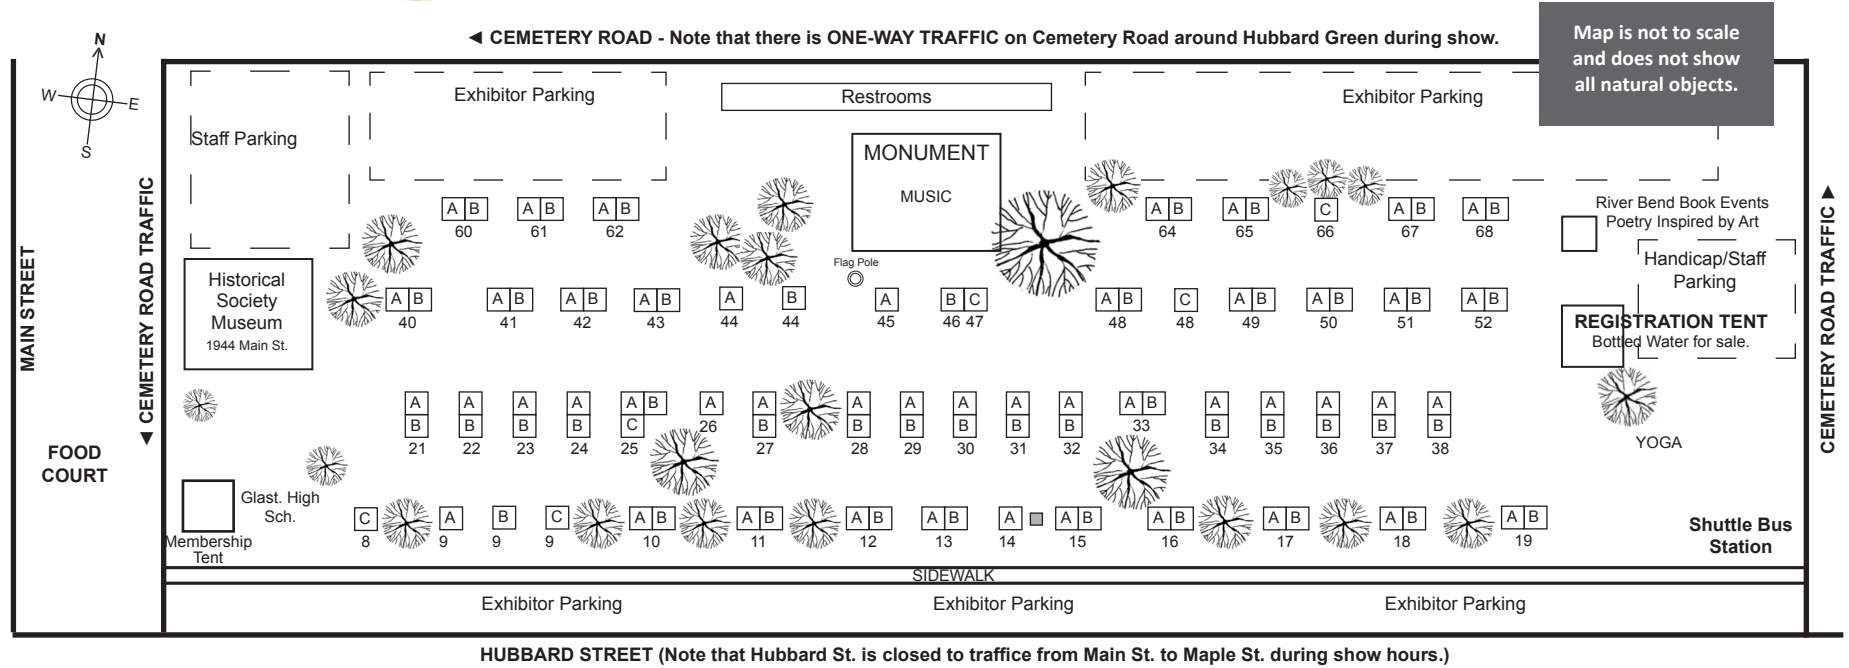

Annual "On the Green" Fine Art & Craft Show
 September 7 and 8, 2024, 10:00 am to 5:00 pm, both days, rain or shine
 Hubbard Green, corner of Main and Hubbard Streets in Glastonbury, Connecticut

Free parking for artists and patrons is available in the Soccer Field on Main St. The Soccer Field is located 100 yards south of the intersection of Main and Hubbard Streets.

Additional free parking is available at Glastonbury High School, east of the show location at 330 Hubbard St.

During show hours, a free shuttle bus runs between the show and the High School. Note the shuttle bus station on the map above at the corner of Hubbard St. and Cemetery Road.

From RT 2 East: Take exit 7, RT 17. Take the Hubbard Street exit. Turn right on Hubbard St. Hubbard Green will be on your right.

From RT 2 West: Take exit 8. Turn left on Oak St. and follow to the end. Turn left onto New London Turnpike. At next light, turn right on Hubbard St. Hubbard Green will be on your right.

For GPS navigation: The show is located at 1944 Main Street, Glastonbury CT 06033.

Google Maps View of Hubbard Green – <https://www.google.com/maps/@41.6997741,-72.6058014,461m/data=!3m1!1e3>

www.GlastonburyArts.org