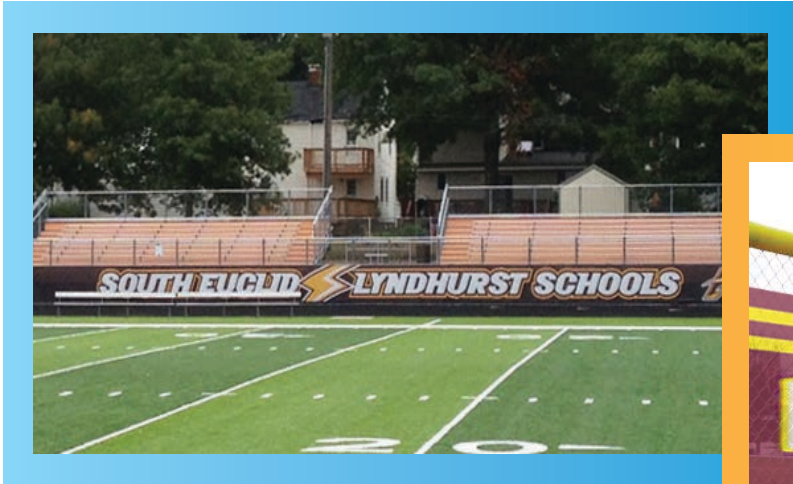

MESH Banners

Amazingly colorful graphics for your fences...any size you need!

Stock No: BANNER-FENCE

Request a Quote...
8 oz. Mesh Fence Banner

PHONE: 1-800-428-6584

WWW.WINDOWGRAPHICSUSA.COM

EMAIL: GRAPHICS@HARCOURTOUTLINES.COM

SHIPPING + SALES TAX ADDED TO INVOICE