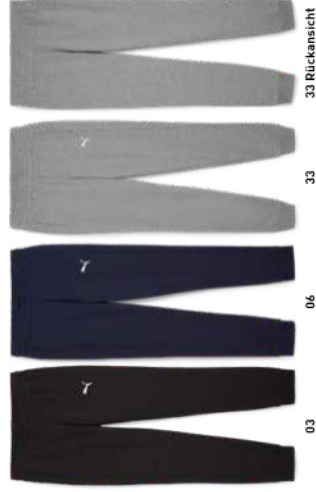

03

06

33

33 Rückansicht

658604 teamGOAL Casuals Pants Wmn

XS-XXL € 44.95*

Regular Fit • 78% Baumwolle, 22% recycelte Baumwolle

Elastischer Bund mit Zugband, Rippbündchen

03 PUMA Black-PUMA White • **06** PUMA Navy-PUMA White • **33** Medium Gray Heather-PUMA White

Januar 2024 - 2027