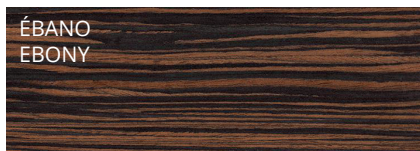

ACABADOS FINISHED

MADERAS / WOOD