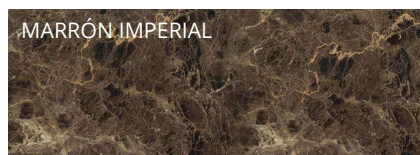

MÁRMOLES / MARBLE