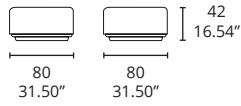

SOFA

DIMENSIONES / DIMENSIONS

tecni nova
DELUXE FURNISHING

**BASES
SEATING**

MOD.14

MOD.12

MOD.8

3 -