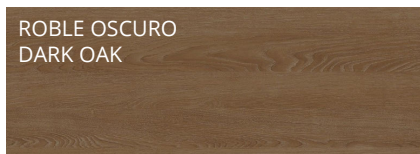

ACABADOS FINISHED

MADERAS / WOOD