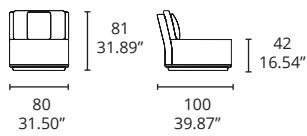

DIMENSIONES / DIMENSIONS

tecni nova
DELUXE FURNISHING

**BASES
SEATING**

3 -

MOD.14