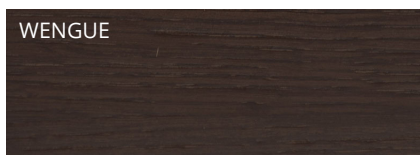

ACABADOS FINISHED

MADERAS / WOOD