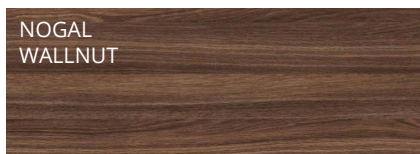

ACABADOS FINISHED

MADERAS / WOOD