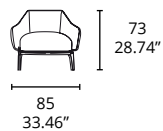

DIMENSIONES I DIMENSIONS

SILLÓN ARMCHAIR