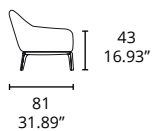

DIMENSIONES I DIMENSIONS

SILLÓN ARMCHAIR