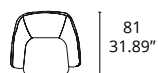

DIMENSIONES I DIMENSIONS

SILLÓN ARMCHAIR