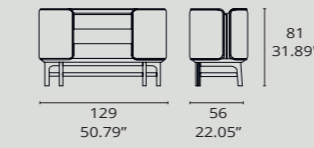

4220/26

ESCRITORIO | DESK