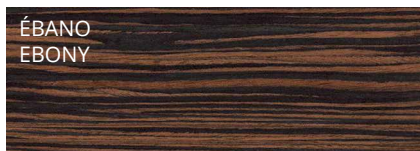

ACABADOS FINISHED

MADERAS / WOOD