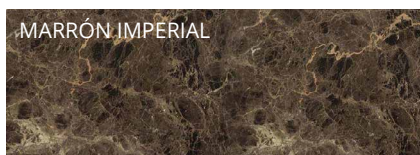

MÁRMOLES / MARBLE