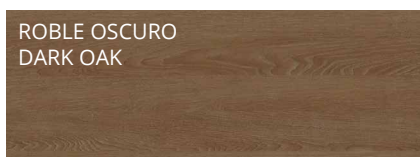

ACABADOS FINISHED

MADERAS / WOOD