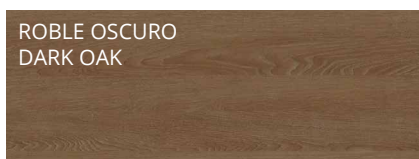

ACABADOS FINISHED

MADERAS / WOOD