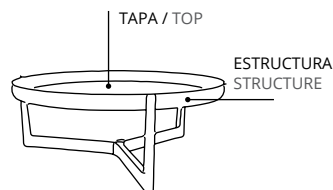

Set of coffee and corner tables 4227 composed of a wooden ring on a 3-legs structure with metal details. The top can go in marble or tinted glass.

FICHA TÉCNICA **DATASHEET**

Esta información es la más reciente del producto disponible en el momento de la impresión.
Dimensions in centimeters and inches. The right to discontinue and make is reserved. This information is based on the latest product information available at the time of printing.

INFORMACIÓN TÉCNICA / TECHNICAL INFORMATION

ESTRUCTURA / STRUCTURE

Estructura de madera de haya si va con acabado lacado.
Estructura de madera de roble si va con acabado barnizado.
Frame made of beechwood with lacquered finished.
Frame made in oak wood with varnished finished.

2 -

MESA | TABLE 4227/1

MESA | TABLE 4227/32 64 Ø

MESA | TABLE 4227/32 44 Ø

DIMENSIONES / DIMENSIONS

MESA 4227/1 TAPA CRISTAL
TABLE 4227/1 GLASS TOP

MESA 4227/1 TAPA MÁRMOL
TABLE 4227/1 MARBLE TOP

3 -