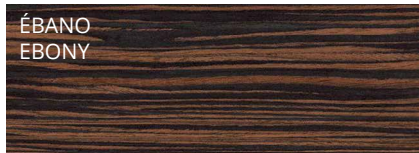

ACABADOS FINISHED

MADERAS / WOOD