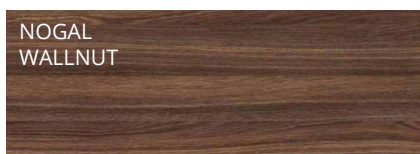

ACABADOS FINISHED

MADERAS / WOOD