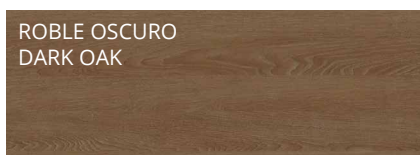

ACABADOS FINISHED

MADERAS / WOOD