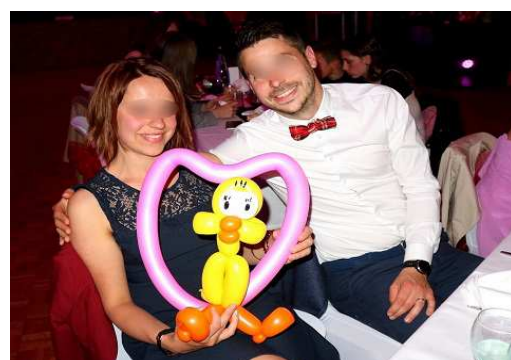

Animation sculptures sur ballons

PLANET SHOW EVENEMENTS - Téléphone: 01.64.29.65.50 - Mobile: 06.80.88.01.53

E-mail: contact@planetshowevenements.com - Site: www.planetshowevenements.com